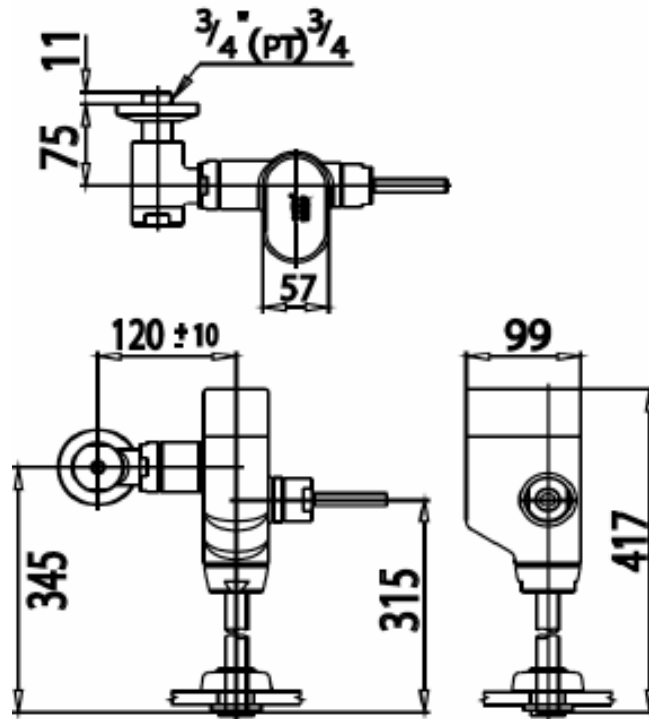

Flushing of pipe must be done before fittings are installed. Failure to do so voids the warranty.

Follow cleaning instructions and avoid using any harmful chemicals.

All information is for reference only. Installation shall always be based on the specs provided with actual delivered items.

For more info, visit www.sanitecph.com