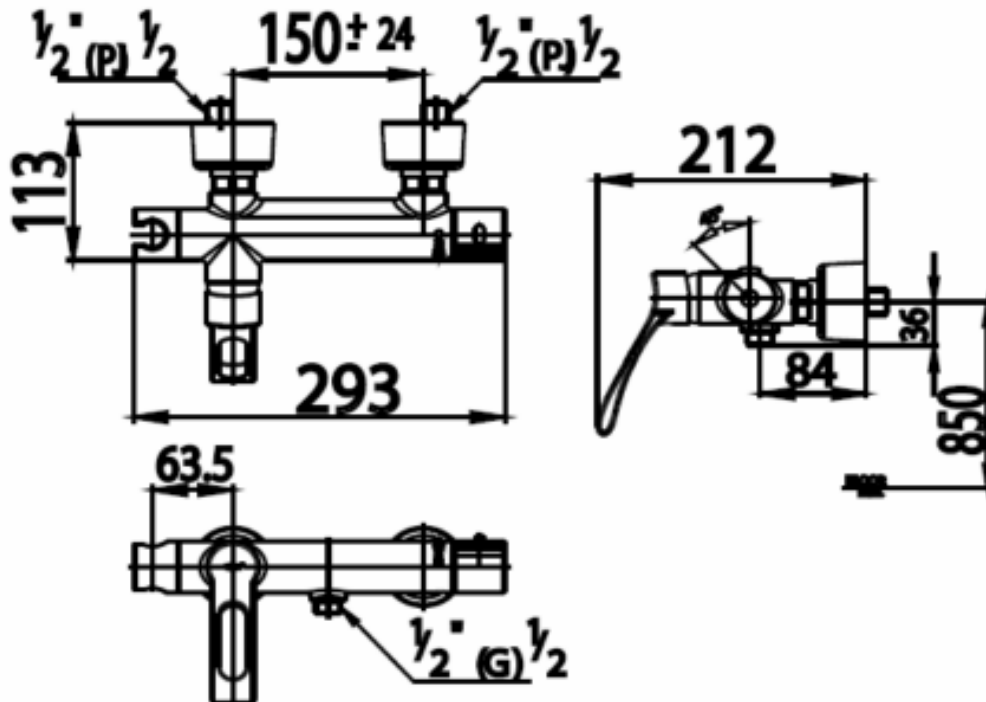

Brand : COTTO, Thailand
 Name : CARE Exposed thermostatic mixer
 Item Code : CT301A

Designer :

Color / Finish: Chrome Plated
 Dimensions : 293 mm width

Product info:

- Exposed Thermostatic shower mixer

Flushing of pipe must be done before fittings are installed. Failure to do so voids the warranty.
 Follow cleaning instructions and avoid using any harmful chemicals.
 All information is for reference only. Installation shall always be based on the specs provided with actual delivered items.
 For more info, visit www.sanitecph.com