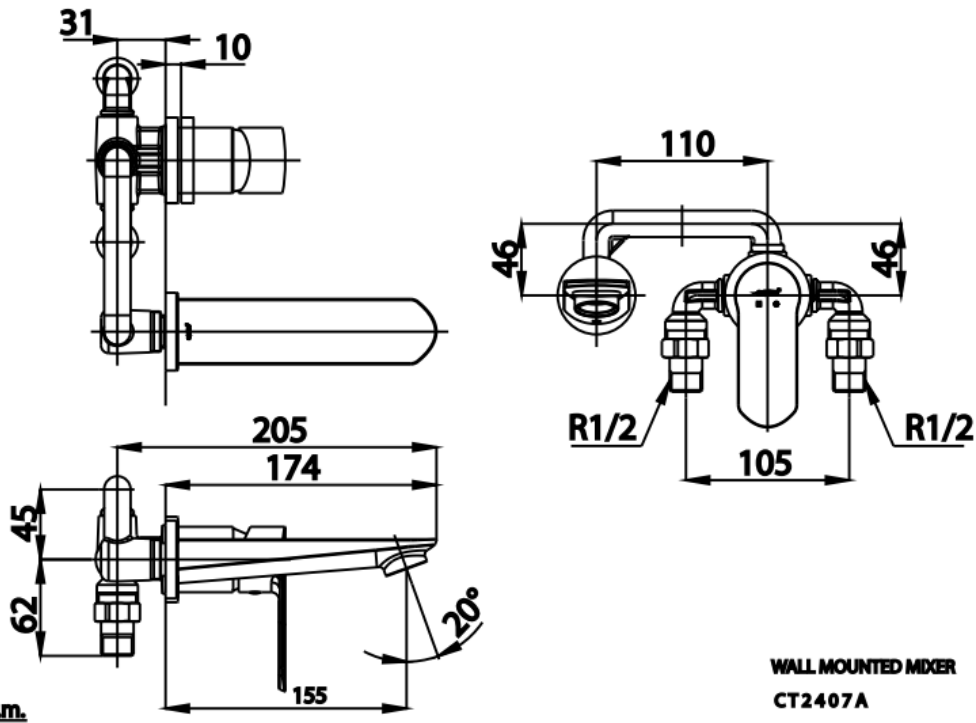

Brand : COTTO, Thailand
 Name : Waltz wall basin mixer
 Item Code : CT2407A

Designer :

Color / Finish: Polished Chrome

Dimensions :

Product info:

- Waltz Wall Basin Mixer

Flushing of pipe must be done before fittings are installed. Failure to do so voids the warranty.