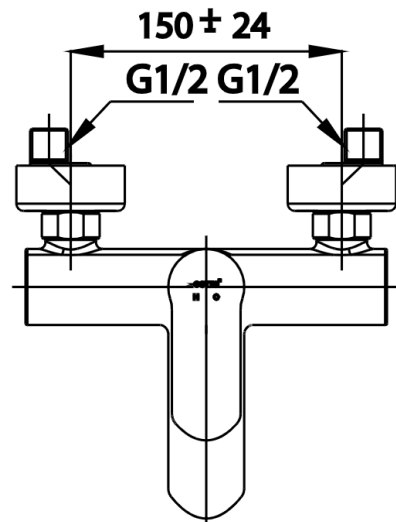

Brand : COTTO, Thailand
Name : Waltz exposed bath mixer
Item Code : CT2405A

Designer :

Color / Finish: Polished Chrome

Dimensions :
93 mm Height

Product info:

- Waltz Exposed Bath Mixer

**EXPOSED BATH MIXER
CT2405A**