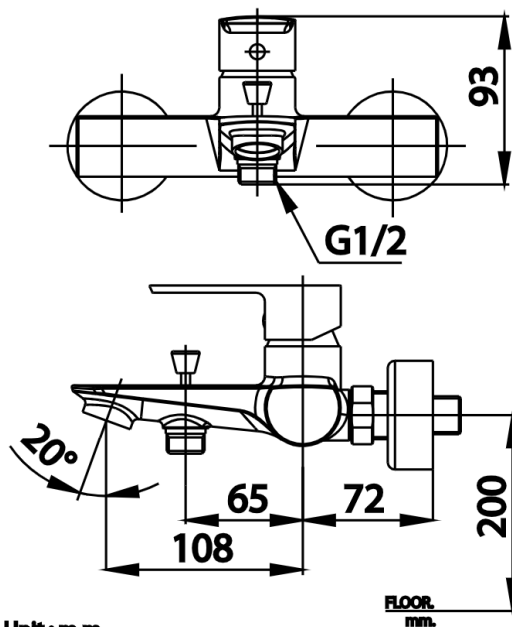

Brand : COTTO, Thailand
Name : Waltz exposed bath mixer
Item Code : CT2405A

Designer :

Color / Finish: Polished Chrome

Dimensions :
93 mm Height

Product info:

- Waltz Exposed Bath Mixer

**EXPOSED BATH MIXER
CT2405A**