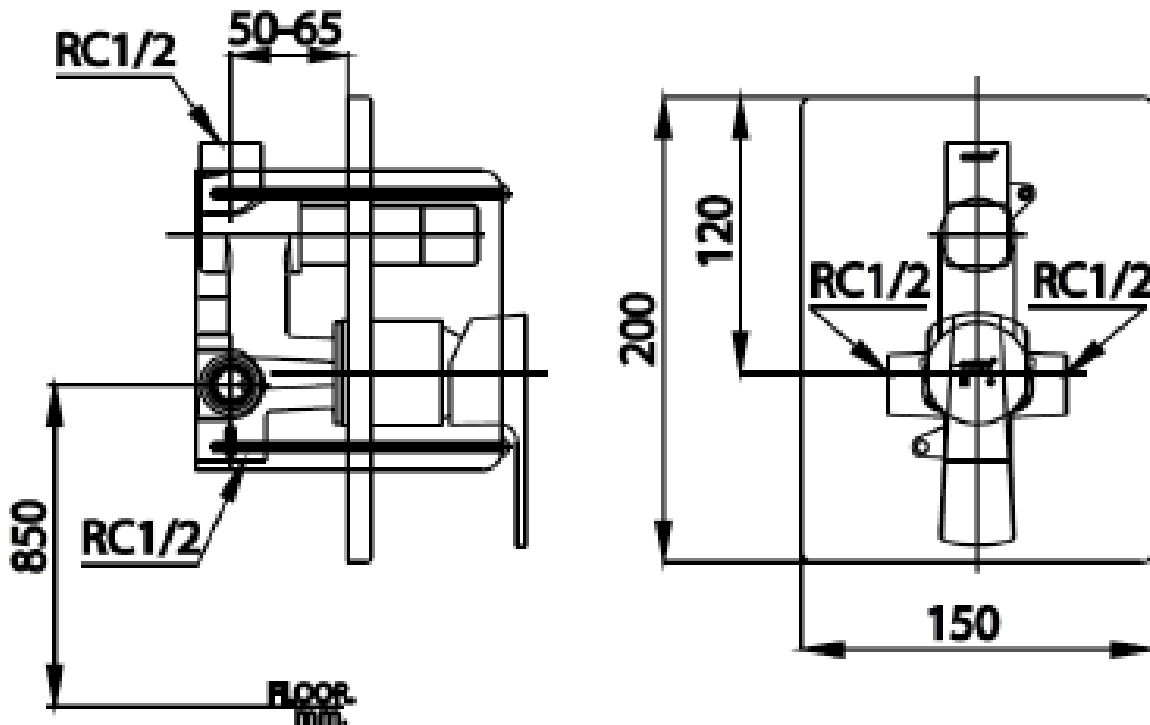

Flushing of pipe must be done before fittings are installed. Failure to do so voids the warranty.

Follow cleaning instructions and avoid using any harmful chemicals.

All information is for reference only. Installation shall always be based on the specs provided with actual delivered items.

For more info, visit www.sanitecph.com