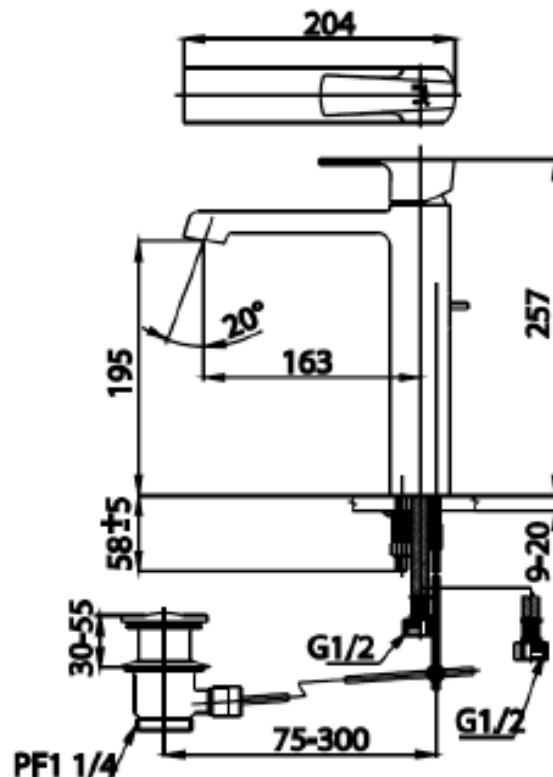

Brand : COTTO, Thailand  
 Name : CUBIC Washbowl mixer w/pop-up and flex hose  
 Item Code : CT2202AY  
 Designer :  
 Color / Finish: Chrome Plated  
 Dimensions : 204 mm length, 257 mm height  
 163 mm spout projection

**Product info:**

- Single Lever tall basin mixer for Washbowl
- With pop-up waste
- 2x angle valve ½"x½" (no nut)
- 1x basin waste strainer or pop-up
- 1x basin waste trap

Flushing of pipe must be done before fittings are installed. Failure to do so voids the warranty.