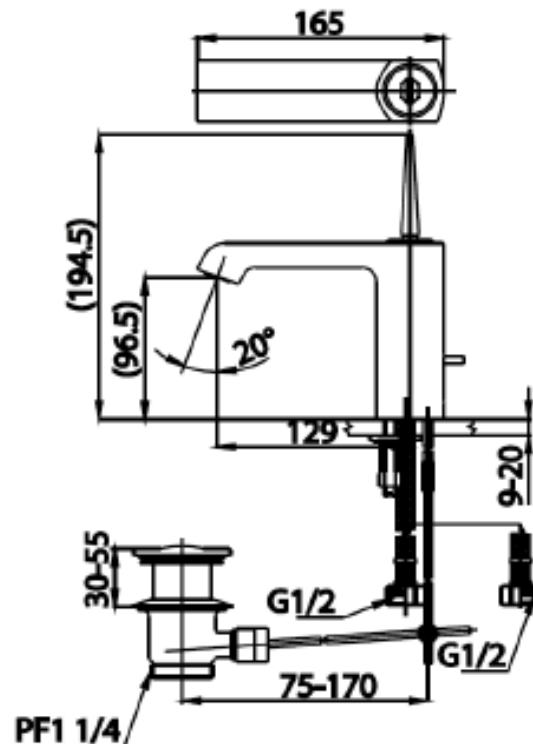

Brand : COTTO, Thailand  
 Name : CUBIC Joystick basin mixer w/ pop-up and flex hose  
 Item Code : CT2201J  
 Designer :  
 Color / Finish: Chrome Plated  
 Dimensions : 165 mm length, 194.5 mm height  
 129 mm spout projection

**Product info:**

- Joystick basin mixer
- With pop-up waste

**Add-ons:**

- 2x angle valve ½"x½" (no nut)
- 1x basin waste strainer or pop-up
- 1x basin waste trap

Flushing of pipe must be done before fittings are installed. Failure to do so voids the warranty.