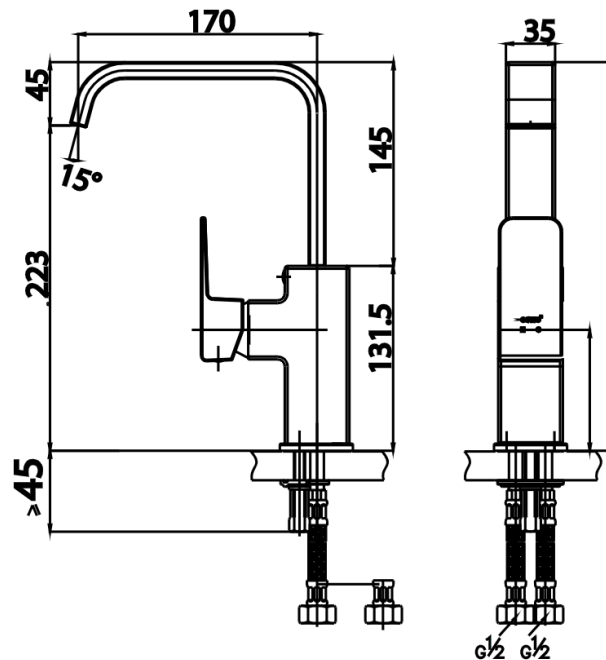

Brand : COTTO, Thailand
Name : Sonata kitchen sink mixer w/ flex hose
Item Code : CT2192A
Designer :
Color / Finish: Polished Chrome
Dimensions : 223 x 170 x 35 mm

Product info:

- Kitchen sink mixer
- flex hose

**KITCHEN MIXER FAUCET
CT 2192A**

Flushing of pipe must be done before fittings are installed. Failure to do so voids the warranty.

Follow cleaning instructions and avoid using any harmful chemicals.

All information is for reference only. Installation shall always be based on the specs provided with actual delivered items.