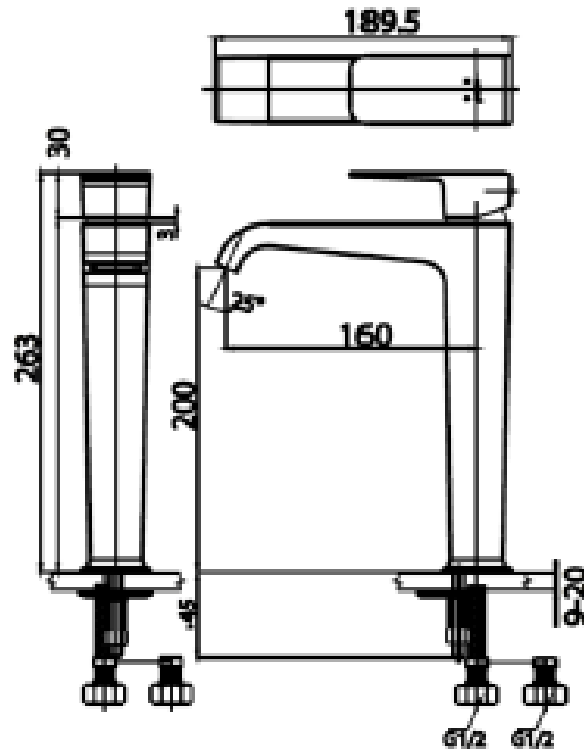

Brand : COTTO, Thailand
Name : SONATA Washbowl mixer w/ pop-up
Item Code : CT2191A

Designer :

Color / Finish: Chrome Plated
Dimensions : 189.5 mm length, 263 mm height
160 mm spout projection

Product info:

- Single lever tall basin mixer
- For washbowl

Add-ons:

- 2x angle valve ½"x½" (no nut)
- 1x basin waste strainer or pop-up
- 1x basin waste trap

Flushing of pipe must be done before fittings are installed. Failure to do so voids the warranty.
Follow cleaning instructions and avoid using any harmful chemicals.
All information is for reference only. Installation shall always be based on the specs provided with actual delivered items.
For more info, visit www.sanitecph.com