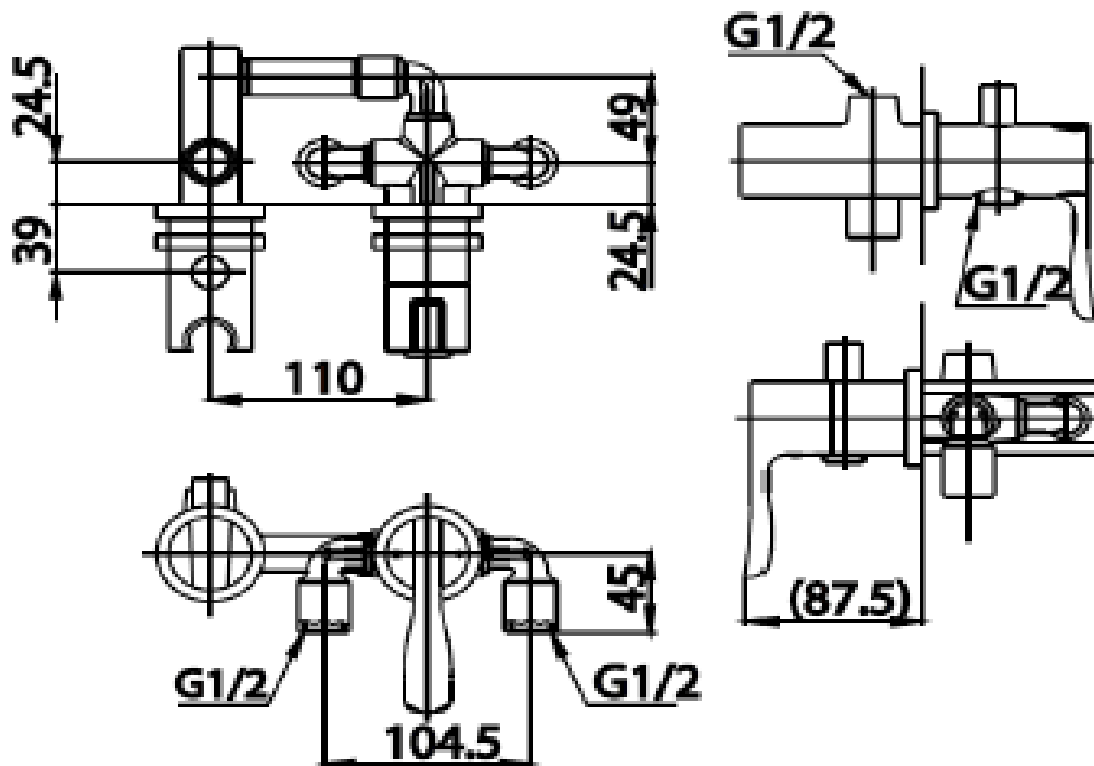

Brand : COTTO, Thailand
Name : PATCHWORK Shower valve w/diverter
Item Code : CT2186A

Designer :

Color / Finish: Chrome Plated
Dimensions : (See data drawing below for dimensions)

Product info:

- Concealed single lever shower mixer
- With wall outlet + diverter and shower support

Add-ons:

- Overhead shower
- Shower set
- Body shower jet

Flushing of pipe must be done before fittings are installed. Failure to do so voids the warranty.

Follow cleaning instructions and avoid using any harmful chemicals.

All information is for reference only. Installation shall always be based on the specs provided with actual delivered items.

For more info, visit www.sanitecph.com