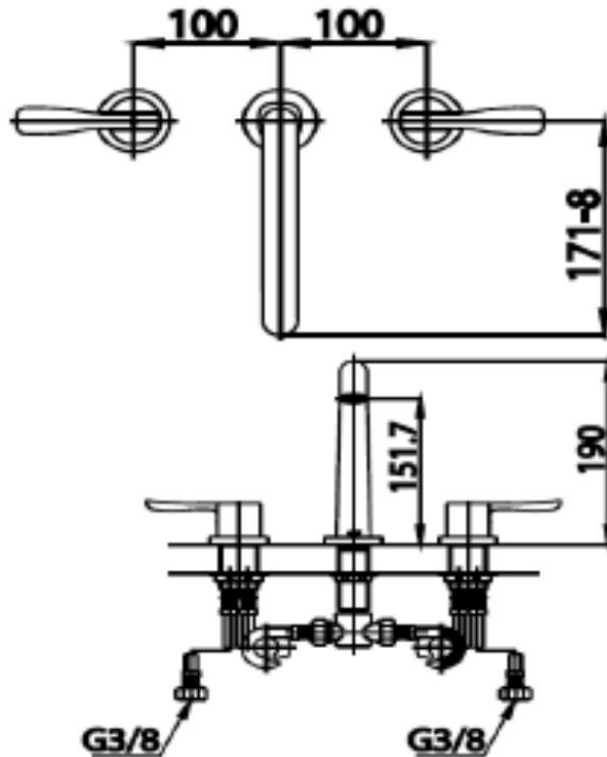

Brand : COTTO, Thailand
Name : PATCHWORK 3 Hole basin mixer
Item Code : CT2183A

Designer :
Color / Finish: Chrome Plated
Dimensions : 190 mm height

Product info:

- 2-handle 3-hole basin mixer
- With lever handles

Add-ons:

- 2 x angle valve ½ x 3/8" (no nut)
- 1x basin waste strainer or pop-up
- 1x basin waste trap

Flushing of pipe must be done before fittings are installed. Failure to do so voids the warranty.
Follow cleaning instructions and avoid using any harmful chemicals.
All information is for reference only. Installation shall always be based on the specs provided with actual delivered items.
For more info, visit www.sanitecph.com