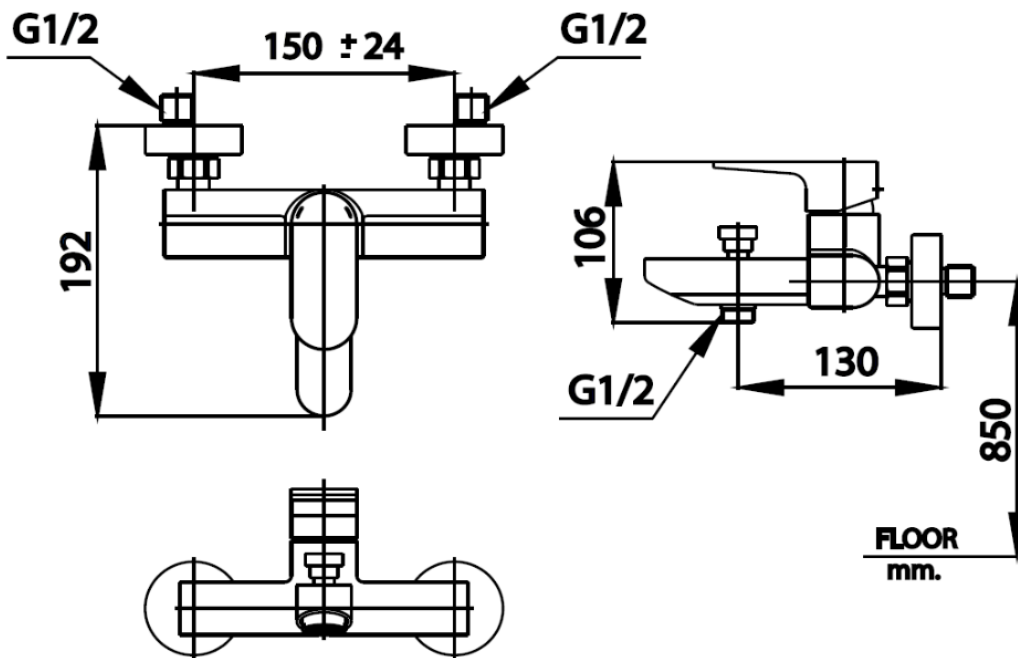

Brand : COTTO, Thailand
 Name : Luke Exposed bath/shower mixer
 Item Code : CT2164A

Designer :

Color / Finish: Chrome
 Dimensions : (See data drawing below for dimensions)

Product info:

- Exposed bath/shower mixer
- Solid brass: High Quality brass constructed to create bathroom masterpiece experience.
- Sleek-n-seek: Simplicity comes with dynamic isometric style. Comfort to contemporary and even bespoke designed bathroom.