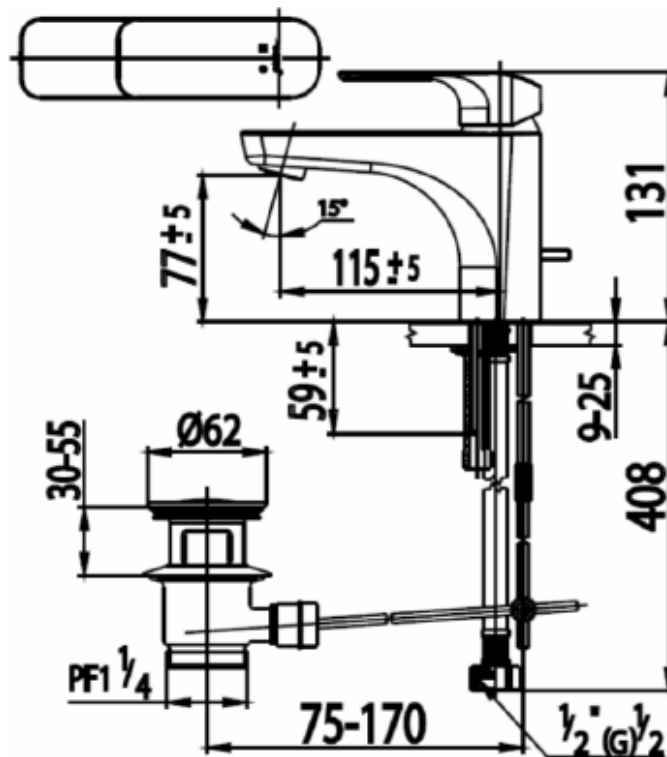

Brand : COTTO, Thailand  
 Name : SCIRROCO Basin mixer w/ pop up  
 Item Code : CT2142A

Designer :  
 Color / Finish: Chrome Plated  
 Dimensions : 131 mm

**Product info:**

- Single Lever basin mixer
- With pop-up and waste

**Add-ons:**

- 2x angle valve ½"x½" (no nut)
- 1x basin waste strainer or pop-up
- 1x basin waste trap

Flushing of pipe must be done before fittings are installed. Failure to do so voids the warranty.  
 Follow cleaning instructions and avoid using any harmful chemicals.  
 All information is for reference only. Installation shall always be based on the specs provided with actual delivered items.  
 For more info, visit [www.sanitecph.com](http://www.sanitecph.com)