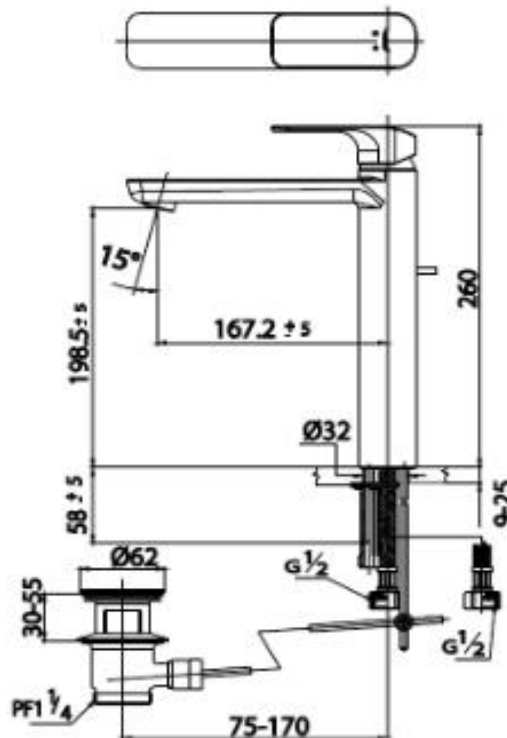

Brand : COTTO, Thailand
 Name : Scirroco washbowl mixer w/ pop-up and flex hose
 Item Code : CT2124AY#BL
 Designer :
 Color / Finish: Black
 Dimensions :

Product info:

- Washbowl Mixer
- With Pop up
- With Flex hose