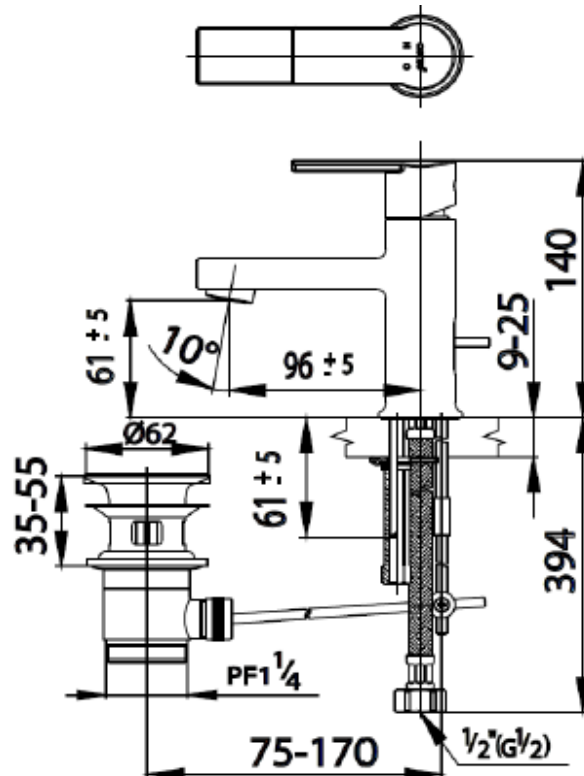

Brand : COTTO, Thailand
 Name : ALTO Basin mixer with pop-up
 Item Code : CT2094A

Designer :
 Color / Finish: Chrome Plated
 Dimensions : 140 mm height

Product info:

- Single Lever basin mixer
- With pop up waste

Add-ons:

- 2x angle valve 1/2"x1/2" (NO nuts)
- 1x basin waste trap

Flushing of pipe must be done before fittings are installed. Failure to do so voids the warranty.
 Follow cleaning instructions and avoid using any harmful chemicals.
 All information is for reference only. Installation shall always be based on the specs provided with actual delivered items.
 For more info, visit www.sanitecph.com