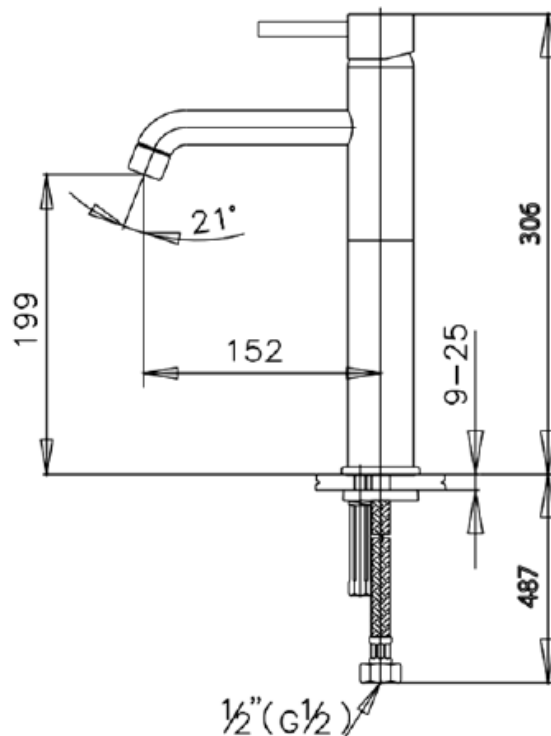

Brand : COTTO, Thailand
 Name : ANTHONY Washbowl w/ flex hose
 Item Code : CT144AY

Designer :
 Color / Finish: Chrome Plated
 Dimensions : 306 mm height
 152 mm spout projection

Product info:

- Washbowl tap
- With flexible hose

Add-ons:

- 1x angle valve 1/2"x1/2" (no nut)
- 1x flexible supply hose 1/2"x1/2" x?cm
- 1x basin waste strainer or pop-up
- 1x basin waste trap

Flushing of pipe must be done before fittings are installed. Failure to do so voids the warranty.
 Follow cleaning instructions and avoid using any harmful chemicals.
 All information is for reference only. Installation shall always be based on the specs provided with actual delivered items.
 For more info, visit www.sanitecph.com