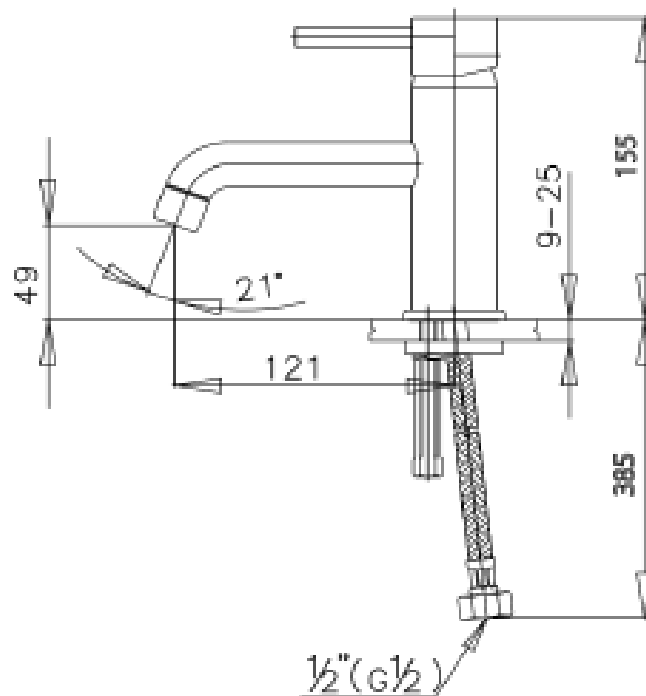

Brand : COTTO, Thailand
 Name : ANTHONY Basin tap w/ flex hose
 Item Code : CT144A

Designer :

Color / Finish: Chrome Plated
 Dimensions : 155 mm height
 121 mm spout projection

Product info:

- Single lever basin tap
- With flexible supply hose
- For cold water or pre-mixed water

Add-ons:

- 1x angle valve 1/2"x1/2" (no nut)
- 1x basin waste strainer or pop-up
- 1x basin waste trap

Flushing of pipe must be done before fittings are installed. Failure to do so voids the warranty.
 Follow cleaning instructions and avoid using any harmful chemicals.
 All information is for reference only. Installation shall always be based on the specs provided with actual delivered items.
 For more info, visit www.sanitecph.com