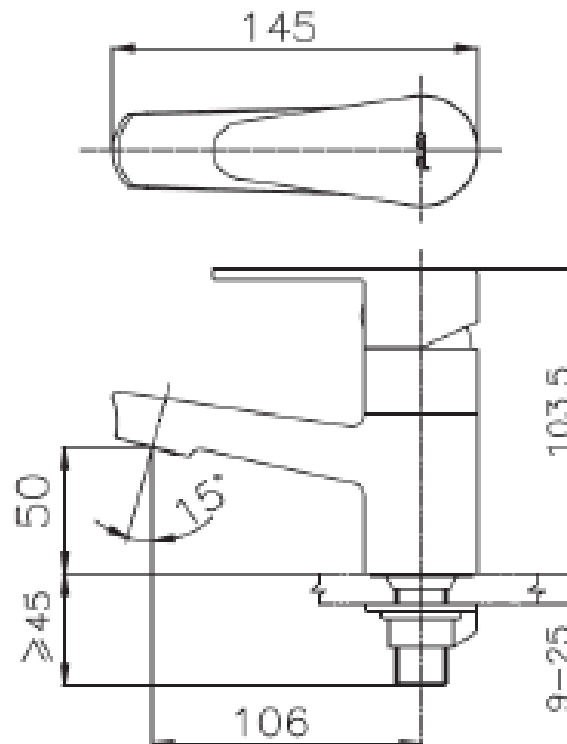

Brand : COTTO, Thailand
Name : NEXT 1 Basin tap
Item Code : CT1164AE

Designer :

Color / Finish: Chrome plated
Dimensions : 145 mm length, 103.5 mm height
106 mm spout projection

Product info:

- Single lever basin tap
- Cold water-pre mixed water

Add-ons:

- 1x angle valve ½"x½" (no nuts)
- 1x flexible supply hose ½"x½" x?cm
- 1x basin waste strainer or pop-up
- 1x basin waste trap

Flushing of pipe must be done before fittings are installed. Failure to do so voids the warranty.