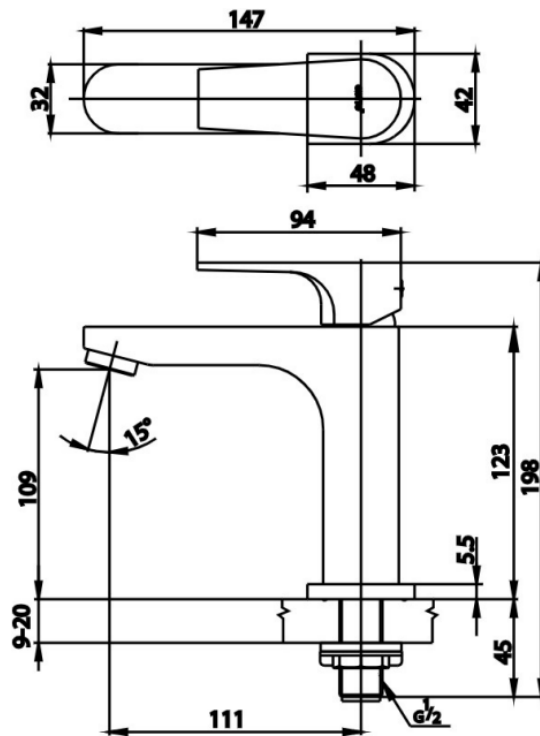

Brand : COTTO, Thailand
 Name : LUKE Basin tap
 Item Code : CT1160AN
 Designer :
 Color / Finish: Chrome Plated
 Dimensions : 198 mm height
 111 mm spout projection

Product info:

- Basin tap
- Metal Contaminant-Controlled (Lead, Cadmium, Copper, Zinc)

Add-ons:

- 2x angle valve ½"x½" (no nuts)
- 1x basin waste strainer or pop-up
- 1x basin waste trap

**BASIN FAUCET
 CT1160A**

Flushing of pipe must be done before fittings are installed. Failure to do so voids the warranty.
 Follow cleaning instructions and avoid using any harmful chemicals.
 All information is for reference only. Installation shall always be based on the specs provided with actual delivered items.
 For more info, visit www.sanitecph.com