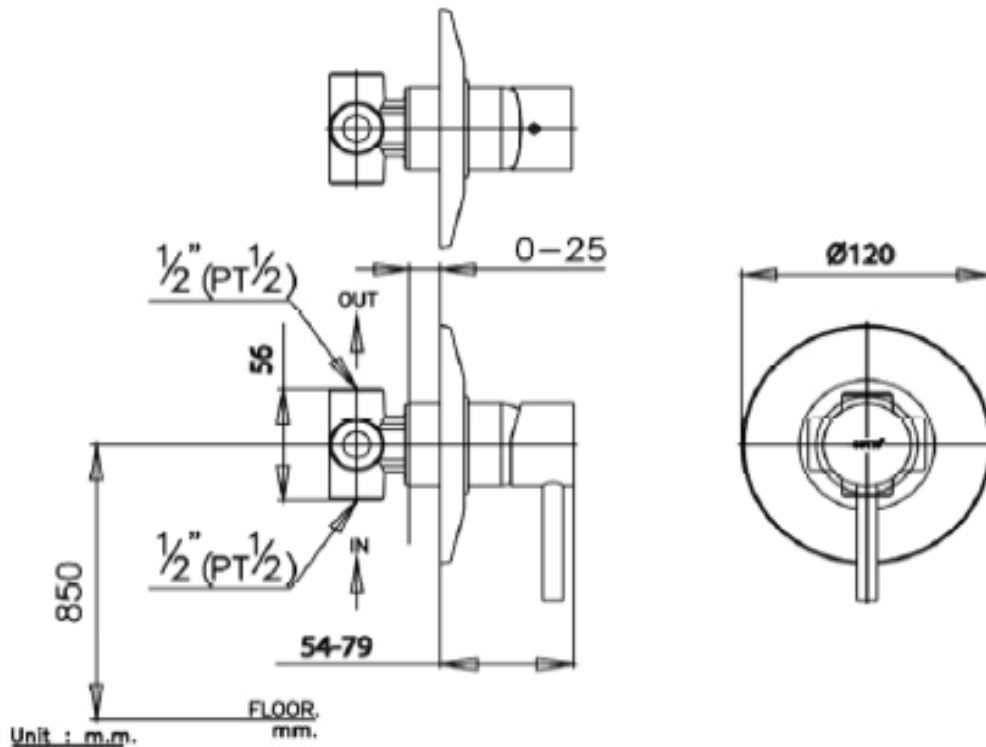

Brand : COTTO, Thailand
 Name : ANTHONY Concealed shower valve
 Item Code : CT115A

Designer :
 Color / Finish: Chrome Plated
 Dimensions : Ø120 mm

Product info:

- Single lever control bib tap
- With diverter to hose connection ½"