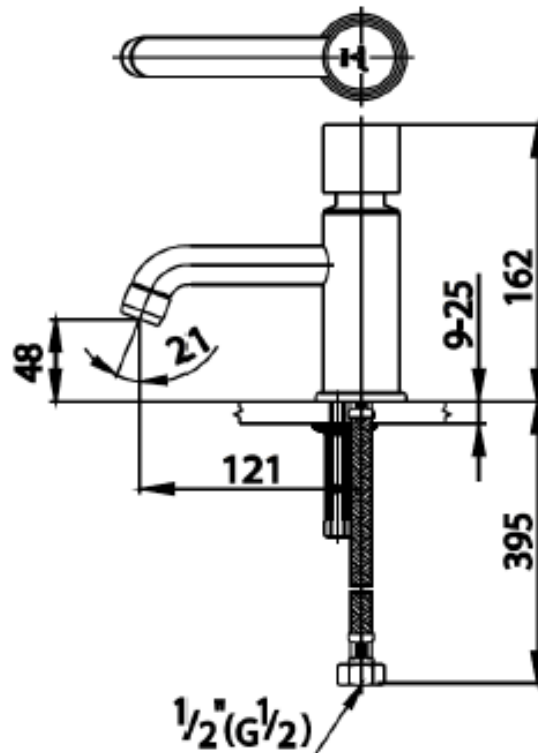

Brand : COTTO, Thailand
Name : Self closing tap with flex hose
Item Code : CT1066

Designer :

Color / Finish: Chrome Plated
Dimensions : 162 mm height
121 mm spout projection

Product info:

- Self-closing tap
- With flexible supply connection hose

Add-ons:

- 1x angle valve $\frac{1}{2}$ "x $\frac{1}{2}$ " (no nut)
- 1x basin waste strainer or pop-up
- 1x basin waste trap

Flushing of pipe must be done before fittings are installed. Failure to do so voids the warranty.
Follow cleaning instructions and avoid using any harmful chemicals.
All information is for reference only. Installation shall always be based on the specs provided with actual delivered items.
For more info, visit www.sanitecph.com