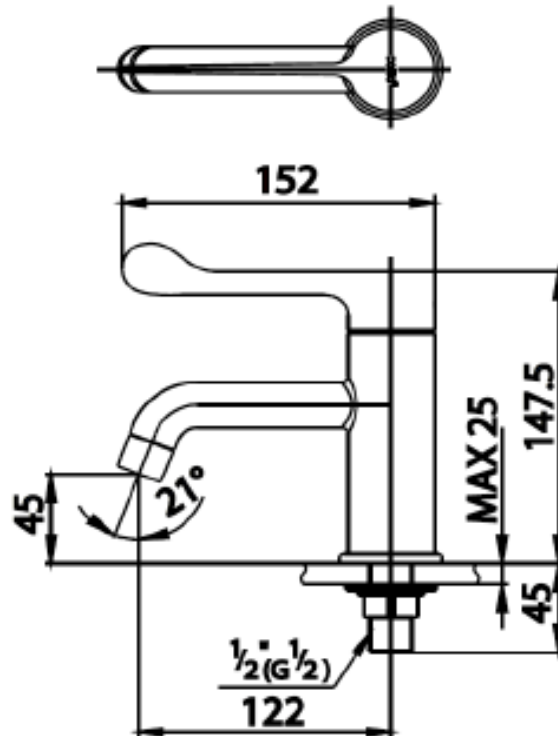

Brand : COTTO, Thailand
 Name : CARE Basin tap
 Item Code : CT1058(HM)
 Designer :
 Color / Finish: Chrome Plated
 Dimensions : 147.5 mm height
 122 mm spout projection

Product info:

- Single Lever Basin Tap
- Cold Water or pre-mixed water

Add-ons:

- 1x angle stop ½"x½" (no nut)
- 1x flexible supply hose ½"x½" x?cm
- 1x basin waste strainer or pop-up
- 1x basin waste trap

Flushing of pipe must be done before fittings are installed. Failure to do so voids the warranty.
 Follow cleaning instructions and avoid using any harmful chemicals.
 All information is for reference only. Installation shall always be based on the specs provided with actual delivered items.
 For more info, visit www.sanitecph.com