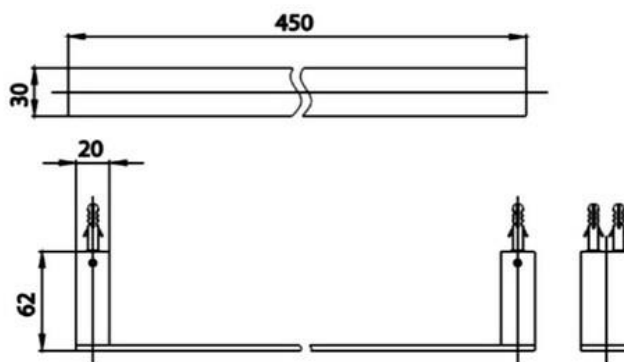

Brand : COTTO, Thailand  
Name : Towel Bar  
Item Code : CT0274(HM)

Designer :  
Color / Finish: Chrome plated  
Dimensions : 45cm

Product info:

- Towel Bar

Flushing of pipe must be done before fittings are installed. Failure to do so voids the warranty.  
Follow cleaning instructions and avoid using any harmful chemicals.  
All information is for reference only. Installation shall always be based on the specs provided with actual delivered items.  
For more info, visit [www.sanitecph.com](http://www.sanitecph.com)