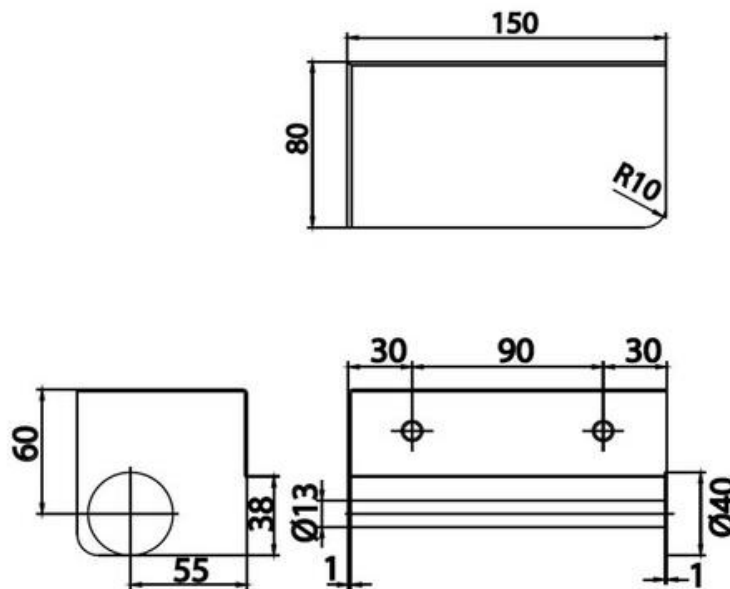

Brand : COTTO, Thailand  
Name : Roll holder with shelf  
Item Code : CT0261

Designer :  
Color / Finish: Chrome plated  
Dimensions : 150 x 80 mm

Product info:  
• Roll holder with shelf

Flushing of pipe must be done before fittings are installed. Failure to do so voids the warranty.  
Follow cleaning instructions and avoid using any harmful chemicals.  
All information is for reference only. Installation shall always be based on the specs provided with actual delivered items.  
For more info, visit [www.sanitecph.com](http://www.sanitecph.com)