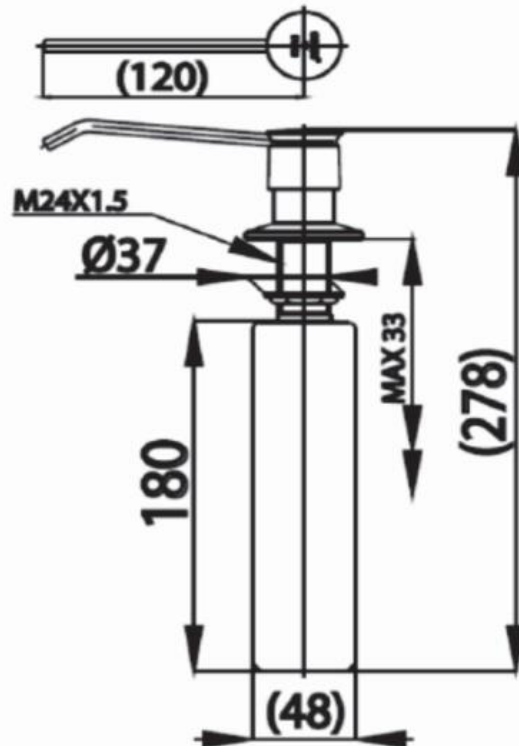

Brand : COTTO, Thailand  
Name : Deck type liquid soap dispenser 300ml  
Item Code : CT0141  
Designer :  
Color / Finish: Chrome Plated  
Dimensions : 48 x 278 mm

**Product info:**

- Deck type liquid soap dispenser 300 ml