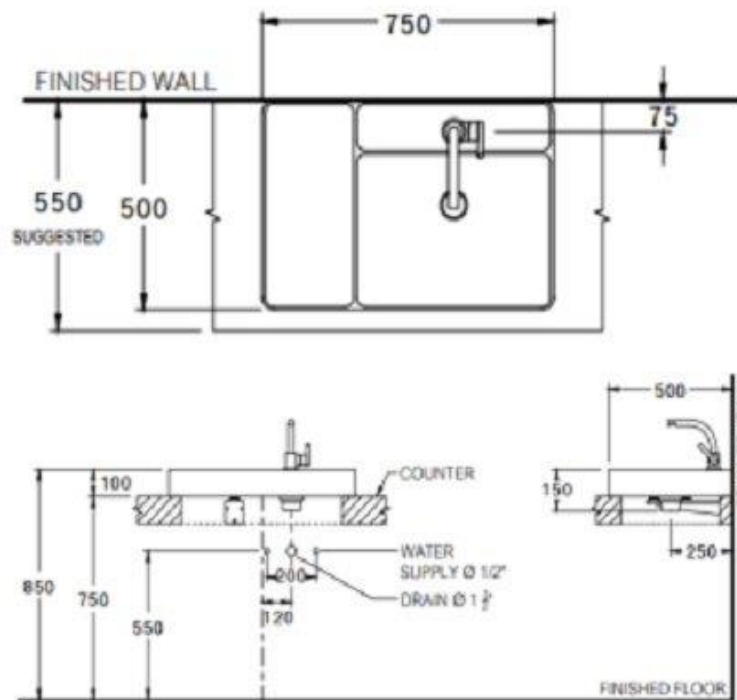

Brand : COTTO, Thailand
 Name : QUIL Above Counter Basin
 Item Code : CPW0500 MTP/ 3H

Designer :

Color / Finish: Timeless Taupe
 Dimensions : 500 x 750 x 100 mm

Product info:

- Above counter basin
- Right basin/left shelf
- With 3 tap hole
- With ceramic pop-up