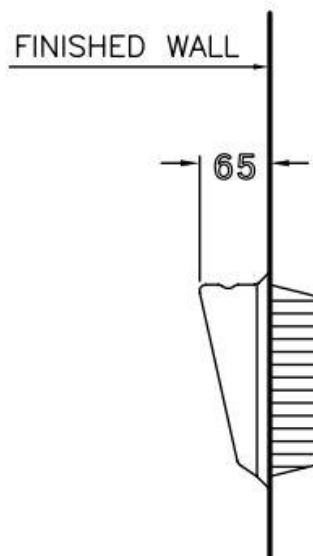

Brand : COTTO, Thailand
Name : Standard roll holder recessed
Item Code : C814
Designer :
Color / Finish: White
Dimensions : 175 x 175mm

Product info:
• Roll Holder

Flushing of pipe must be done before fittings are installed. Failure to do so voids the warranty.