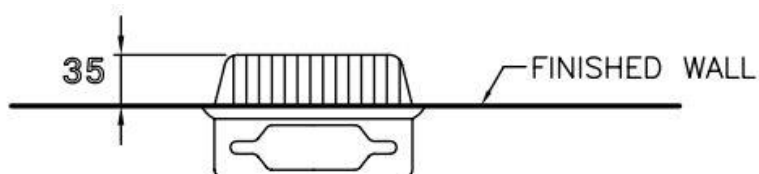

Brand : COTTO, Thailand
Name : Standard roll holder recessed
Item Code : C814
Designer :
Color / Finish: White
Dimensions : 175 x 175mm

Product info:
• Roll Holder

Flushing of pipe must be done before fittings are installed. Failure to do so voids the warranty.