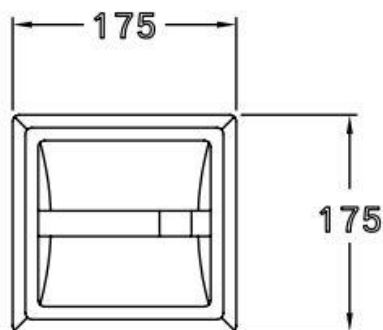

Brand : COTTO, Thailand
Name : Standard roll holder recessed
Item Code : C814
Designer :
Color / Finish: White
Dimensions : 175 x 175mm

Product info:
• Roll Holder

Flushing of pipe must be done before fittings are installed. Failure to do so voids the warranty.