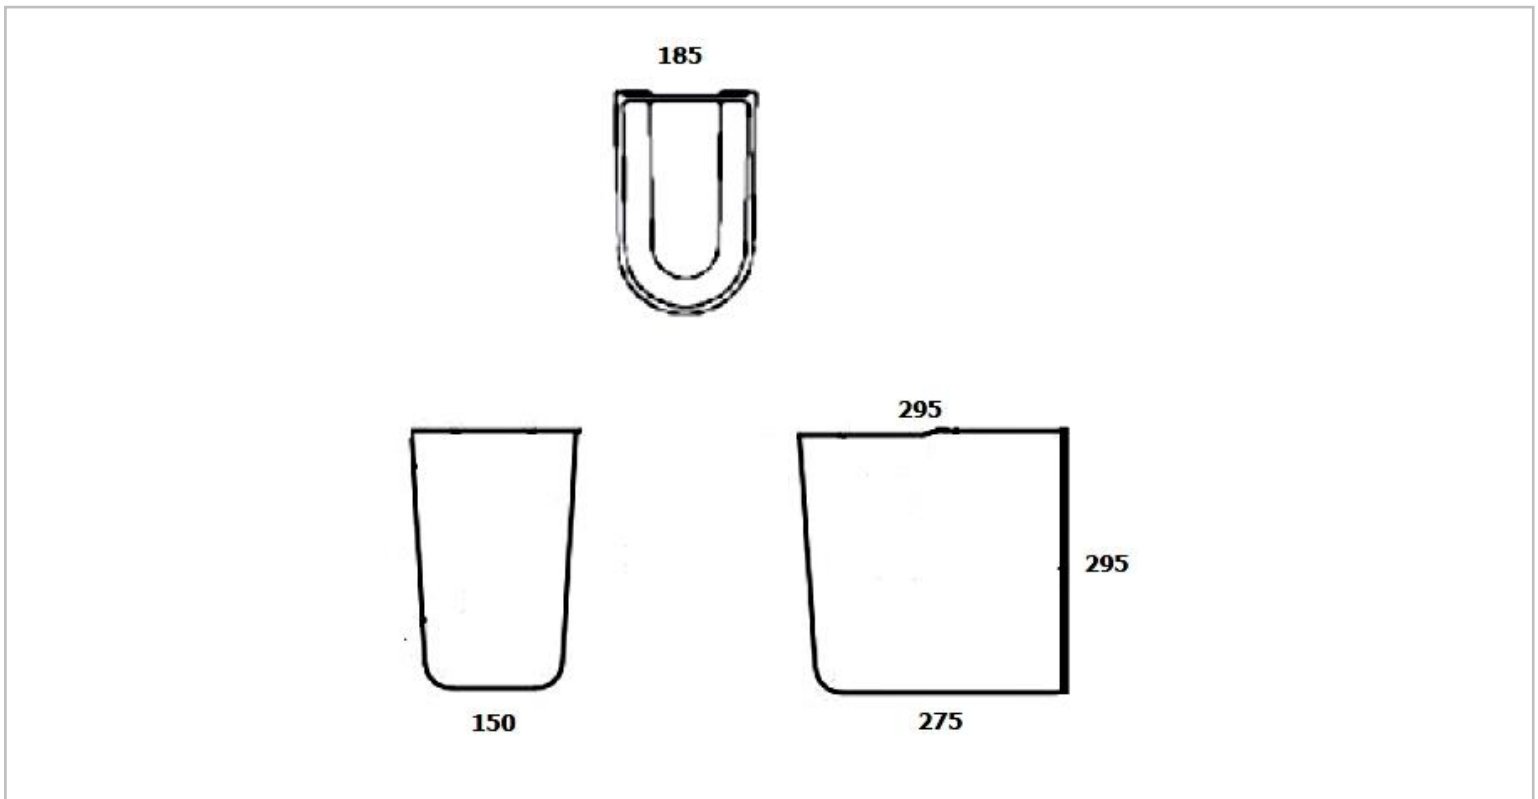

Brand : COTTO, Thailand
Name : WENDY Half pedestal
Item Code : C420
Designer :
Color / Finish: White
Dimensions : 295 x 295 x 275 mm

Product info:
• Half Pedestal

Flushing of pipe must be done before fittings are installed. Failure to do so voids the warranty.
Follow cleaning instructions and avoid using any harmful chemicals.
All information is for reference only. Installation shall always be based on the specs provided with actual delivered items.
For more info, visit www.sanitecph.com