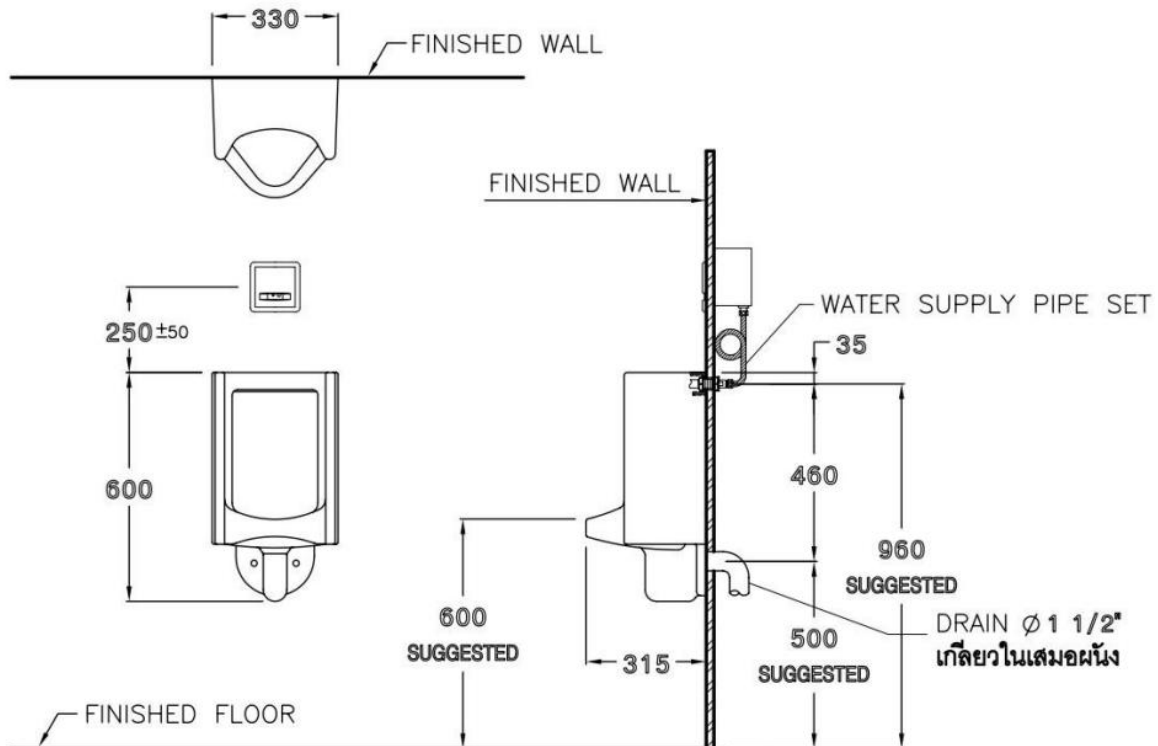

Brand : COTTO, Thailand  
 Name : NATASHA, Wall Hung Urinal  
 Item Code : C313BI  
 Designer :  
 Color / Finish: White  
 Dimensions : 330 x 315 x 600 mm

**Product info:**

- Build in urinal trap. Easier installation.
- With Back inlet Flush Valve
- Urinal inlet connection kit, f32 -38mm
- Connection Pipe