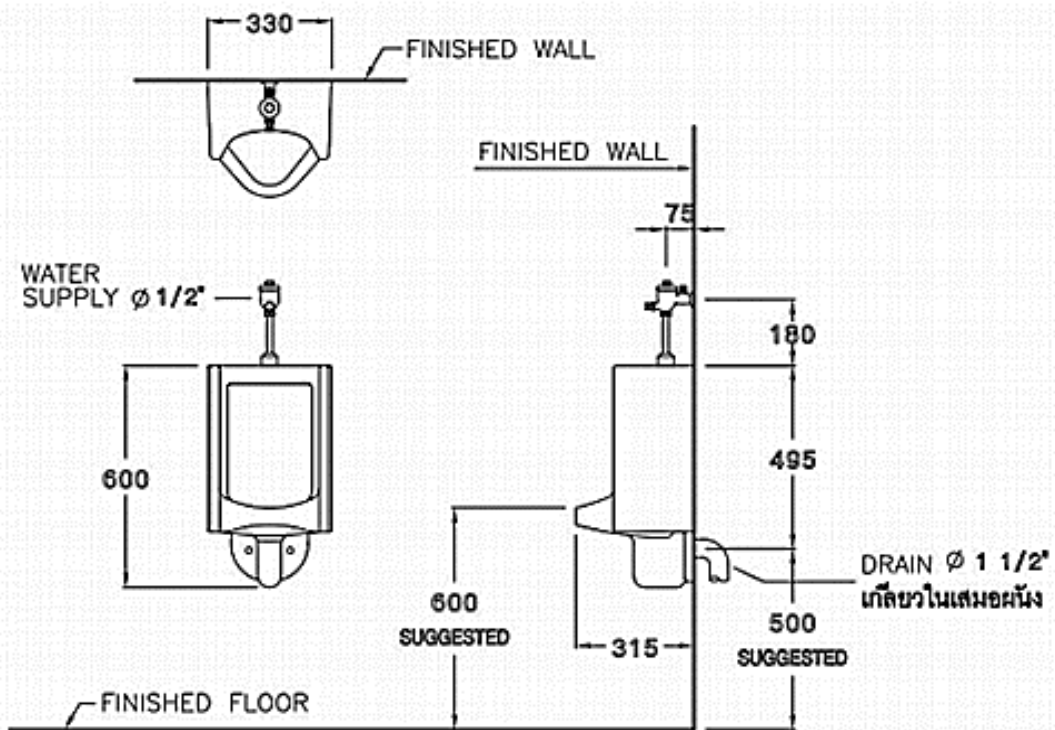

**COTTO**

Brand : COTTO, Thailand  
 Name : NATASHA top inlet urinal  
 Item Code : C313  
 Designer :  
 Color / Finish: White  
 Dimensions : 330 x 315 x 600 mm

**Product info:**

- Wall hung urinal
- With Top inlet
- Flushing volume 0.5-2 lpf
- Wall hung brackets
- Strainer cover

**Add-ons:**

- Exposed Urinal flush valve

Flushing of pipe must be done before fittings are installed. Failure to do so voids the warranty.

Follow cleaning instructions and avoid using any harmful chemicals.