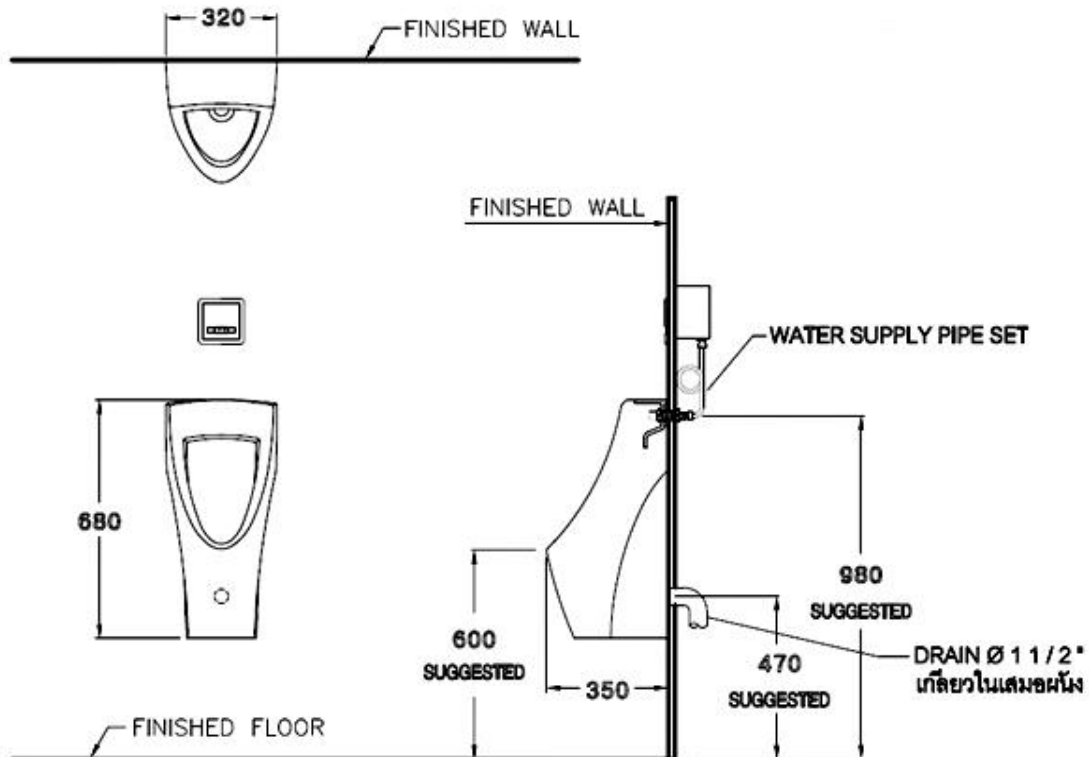

Brand : COTTO, Thailand
Name : RIVIERA Back inlet urinal
Item Code : C31217BI

Designer :
Color / Finish: White
Dimensions : 320 x 350 x 680 mm

Product info:

- Wall hung urinal
- With back inlet
- Wall brackets
- Hygienic easy clean

Add-ons:

- Concealed urinal flush valve inlet gasket

Flushing of pipe must be done before fittings are installed. Failure to do so voids the warranty.

Follow cleaning instructions and avoid using any harmful chemicals.