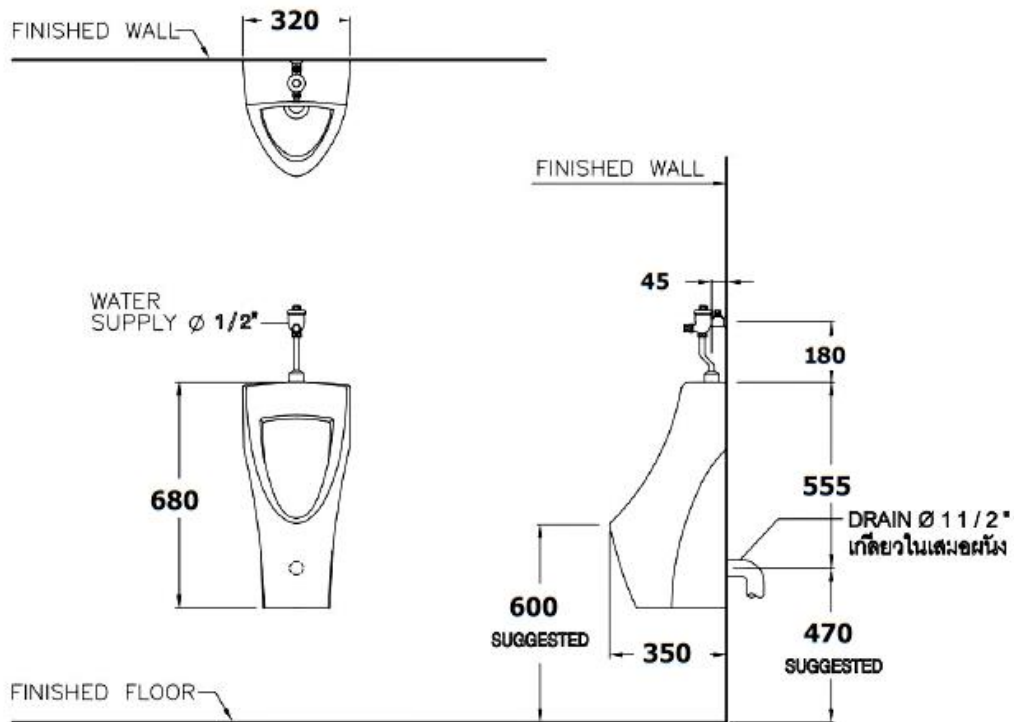

Flushing of pipe must be done before fittings are installed. Failure to do so voids the warranty.

Follow cleaning instructions and avoid using any harmful chemicals.

All information is for reference only. Installation shall always be based on the specs provided with actual delivered items.

For more info, visit www.sanitecph.com