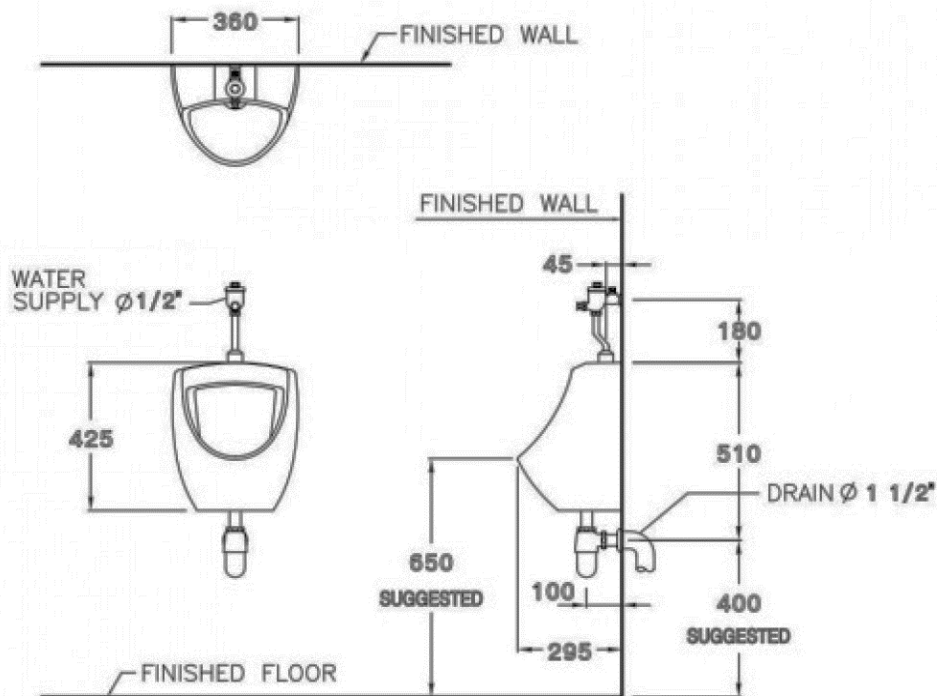

Brand : COTTO, Thailand
 Name : BARON Top Inlet Urinal
 Item Code : C3080
 Designer :
 Color / Finish: White
 Dimensions : 360 x 295 x 425 mm

Product info:

- Wall hung urinal
- With top inlet
- Flush volume: 0.5-2lpf
- Wall hung brackets
- Strainer cover

Add-ons:

- CT681 Urinal trap
- Exposed urinal flush valve

Flushing of pipe must be done before fittings are installed. Failure to do so voids the warranty.

Follow cleaning instructions and avoid using any harmful chemicals.

All information is for reference only. Installation shall always be based on the specs provided with actual delivered items.

For more info, visit www.sanitecph.com