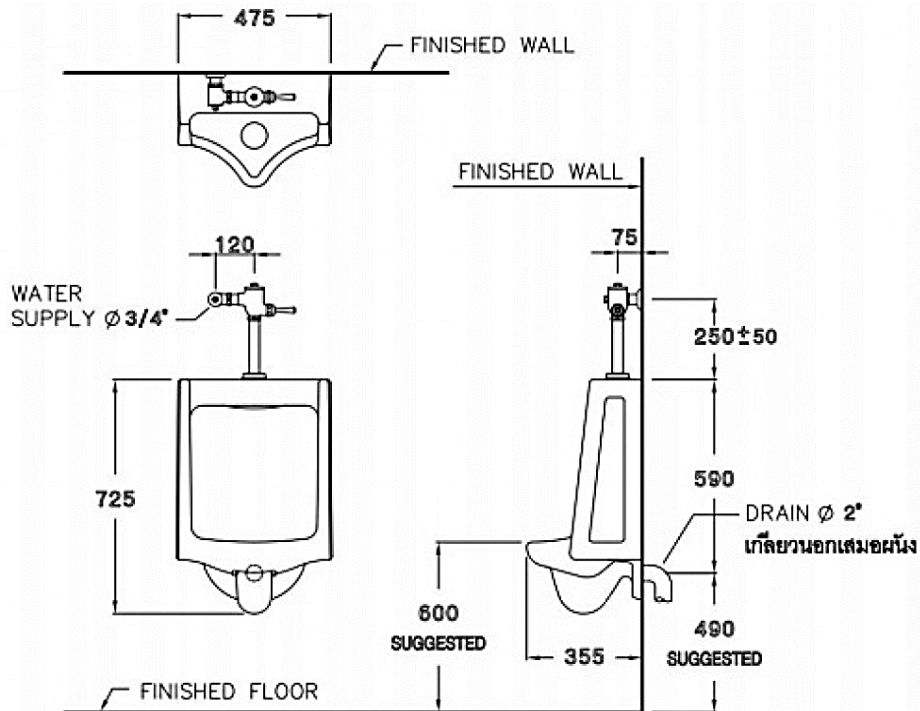

Flushing of pipe must be done before fittings are installed. Failure to do so voids the warranty.

Follow cleaning instructions and avoid using any harmful chemicals.

All information is for reference only. Installation shall always be based on the specs provided with actual delivered items.

For more info, visit www.sanitecph.com