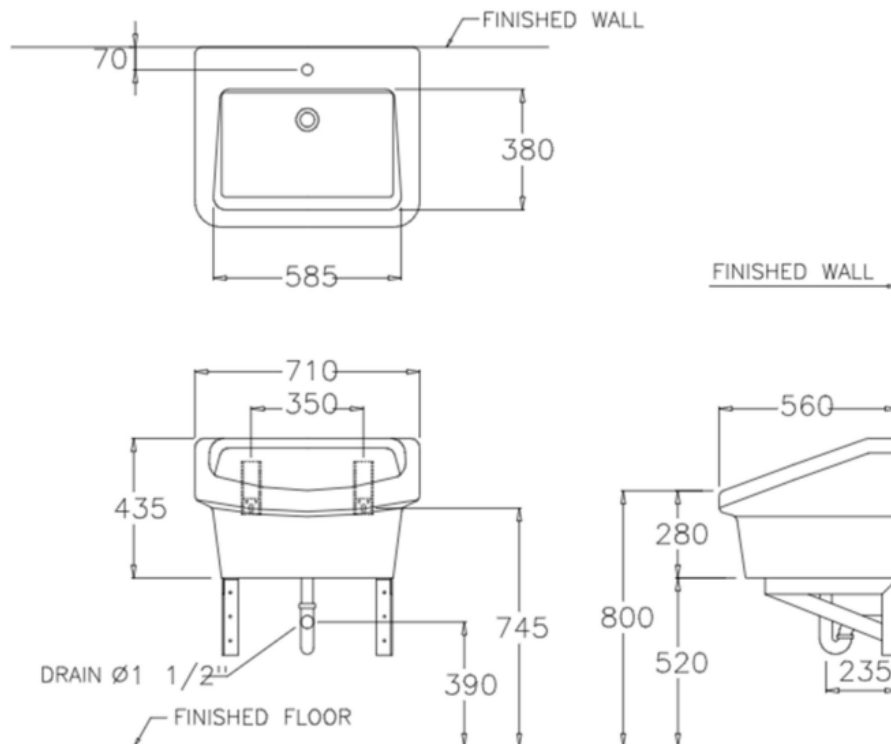

Brand : COTTO, Thailand
 Name : Wall hung slop sink
 Item Code : C2800
 Designer :
 Color / Finish: White
 Dimensions : 710 x 560 x 435 mm

Product info:

- Wall hung sink
- Easy installation and saving space