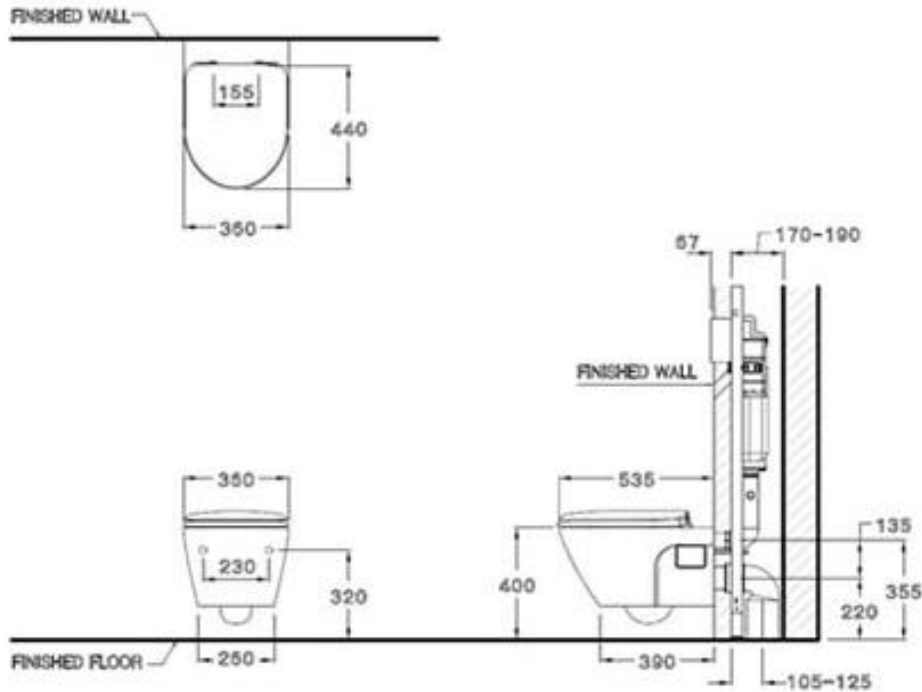

Brand : COTTO, Thailand
 Name : UNIQUE Wall hung toilet
 Item Code : C198517

Designer :

Color / Finish: White
 Dimensions : 360 x 535 x 400 mm

Product info:

- Wall Hung Toilet
- Washdown flush system (4.5lpf)
- Soft close seat and cover
- Hygienic easy clean