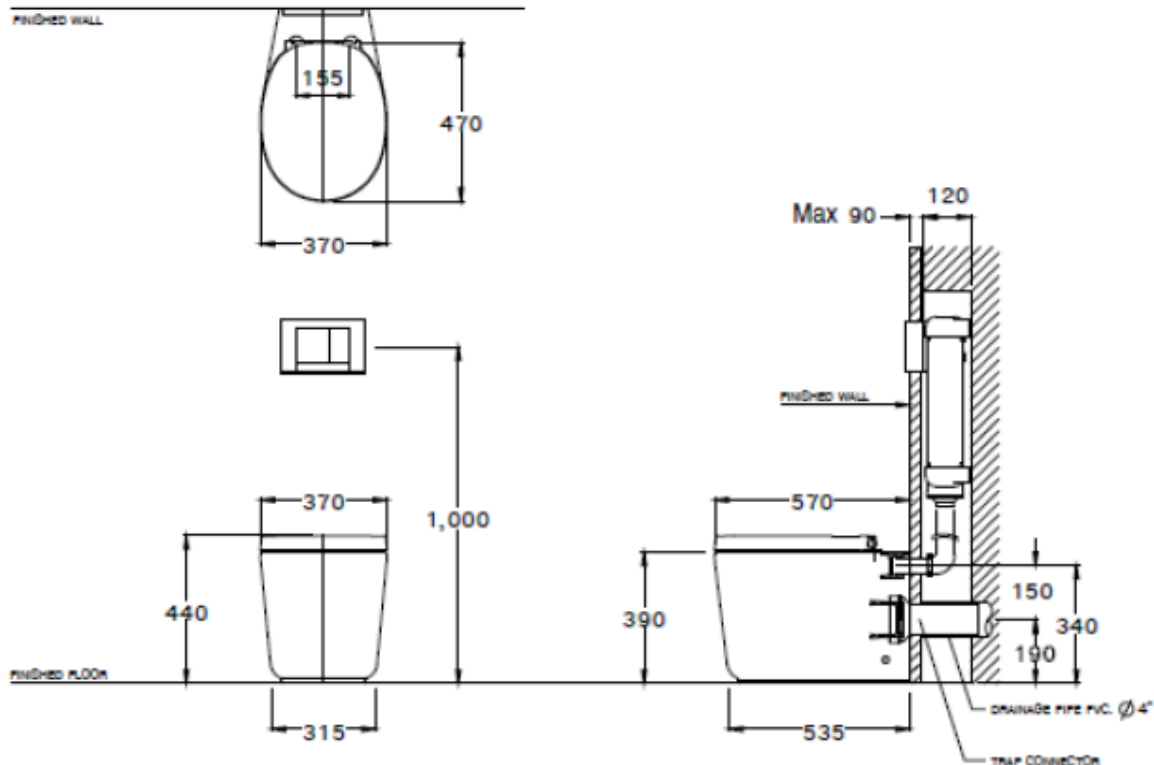

Flushing of pipe must be done before fittings are installed. Failure to do so voids the warranty.

Follow cleaning instructions and avoid using any harmful chemicals.

All information is for reference only. Installation shall always be based on the specs provided with actual delivered items.

For more info, visit www.sanitecph.com