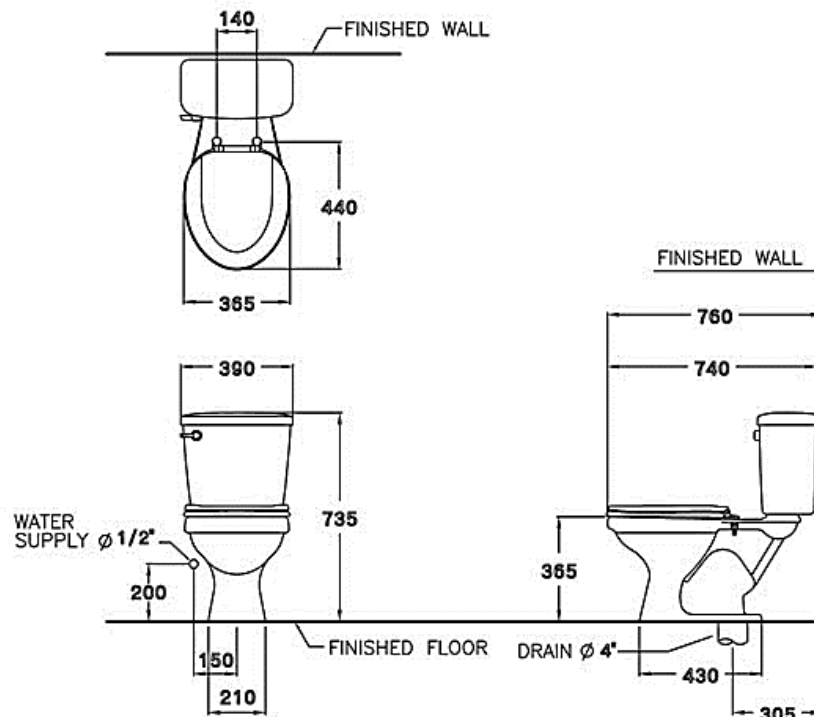

Brand : COTTO, Thailand
 Name : TANYA 2-Piece toilet
 Item Code : C186
 Designer :
 Color / Finish: White
 Dimensions : 390 x 760 x 735 mm

Product info:

- Closed-coupled siphonic round toilet set, with:
- Round front S-trap roughing in 305mm
- Front lever single flush 6 lpf
- Soft close seat and cover
- Min. operating pressure 1-5 bar (15-70 psi)
- Flexible supply hose ½" x ½" x 300 mm

Add-ons:

- Angle valve ½" x ½"
- Floor flange

Flushing of pipe must be done before fittings are installed. Failure to do so voids the warranty.
 Follow cleaning instructions and avoid using any harmful chemicals.
 All information is for reference only. Installation shall always be based on the specs provided with actual delivered items.
 For more info, visit www.sanitecph.com