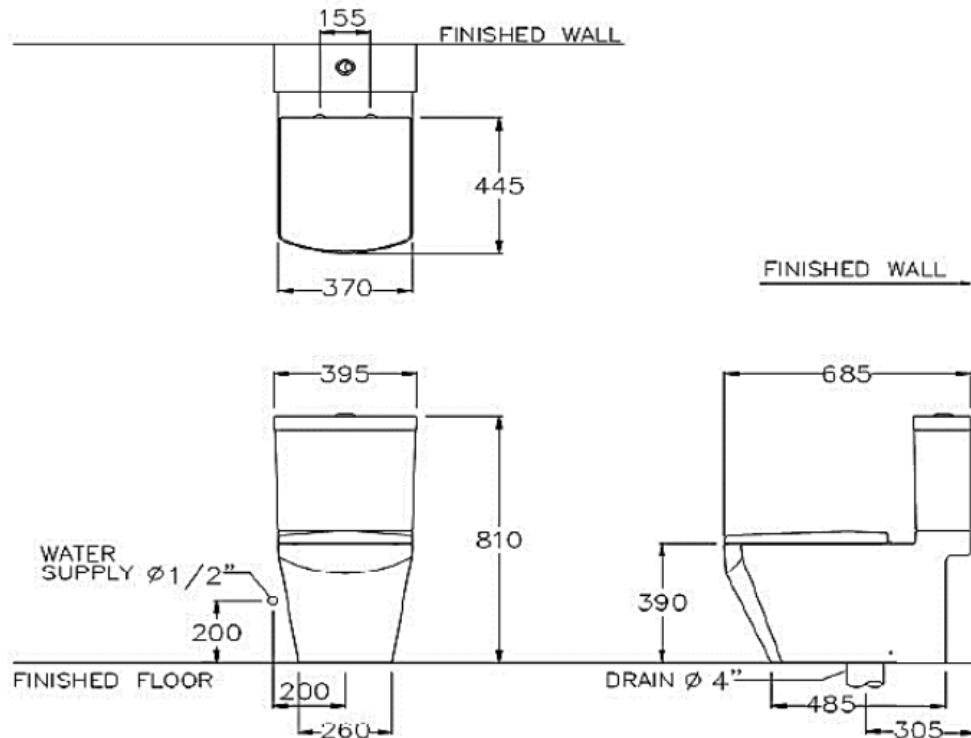

Brand : COTTO, Thailand  
 Name : TETRAGON 2-Piece toilet  
 Item Code : C17087

Designer :  
 Color / Finish: White  
 Dimensions : 395 x 685 x 810 mm

**Product info:**

- 2-Piece toilet
- top button dual flush 3/4.5 lpf
- soft close seat & cover
- triplex flush
- Min. operating pressure 1-5 bar (15-70 psi)
- Hygienic easy clean coating