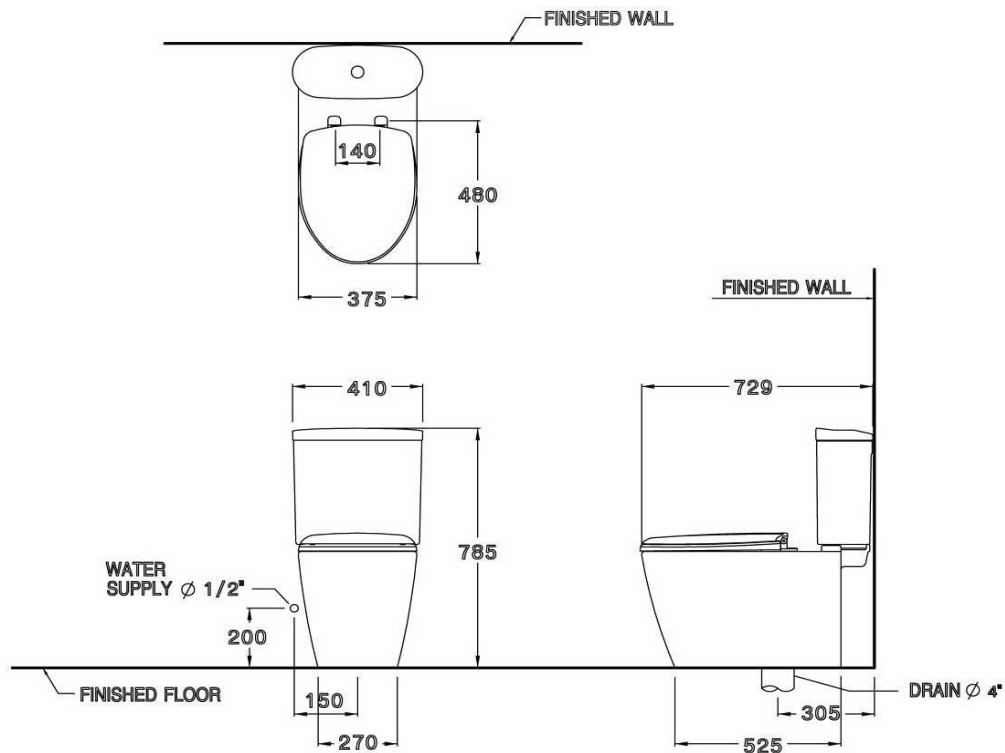

Brand : COTTO, Thailand  
 Name : 3x3 E1 2-Piece toilet  
 Item Code : C16817  
 Designer :  
 Color / Finish: White  
 Dimensions : 410 x 730 x 785 mm

**Product info:**

- Closed-coupled washdown toilet set, elongated, with:
- S-trap roughing in 305mm
- Top button dual flush 3/4.5 lpf,
- Soft close seat and cover
- Min. operating pressure 1-5 bar (15-70 psi)
- Hygienic easy clean coating
- Flexible supply hose ½" x ½" x 300 mm

**Add-ons:**

- Angle valve ½" x ½"
- Floor flange

Flushing of pipe must be done before fittings are installed. Failure to do so voids the warranty.  
 Follow cleaning instructions and avoid using any harmful chemicals.  
 All information is for reference only. Installation shall always be based on the specs provided with actual delivered items.  
 For more info, visit [www.sanitecph.com](http://www.sanitecph.com)