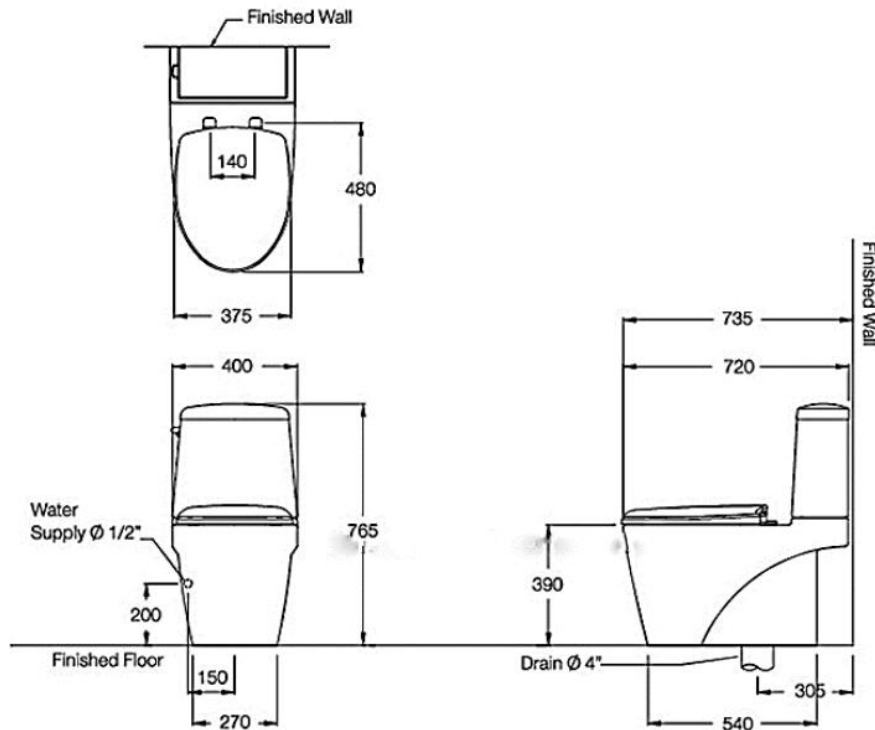

Brand : COTTO, Thailand
 Name : RIVIERA 2-Piece toilet
 Item Code : C13527

Designer :
 Color / Finish: White
 Dimensions : 400 x 720 x 765 mm

Product info:

- 2-Piece toilet
- Side lever single flush 6 lpf,
- Soft close seat and cover
- Min. operating pressure 1-5 bar (15-70 psi)
- Hygienic easy clean coating