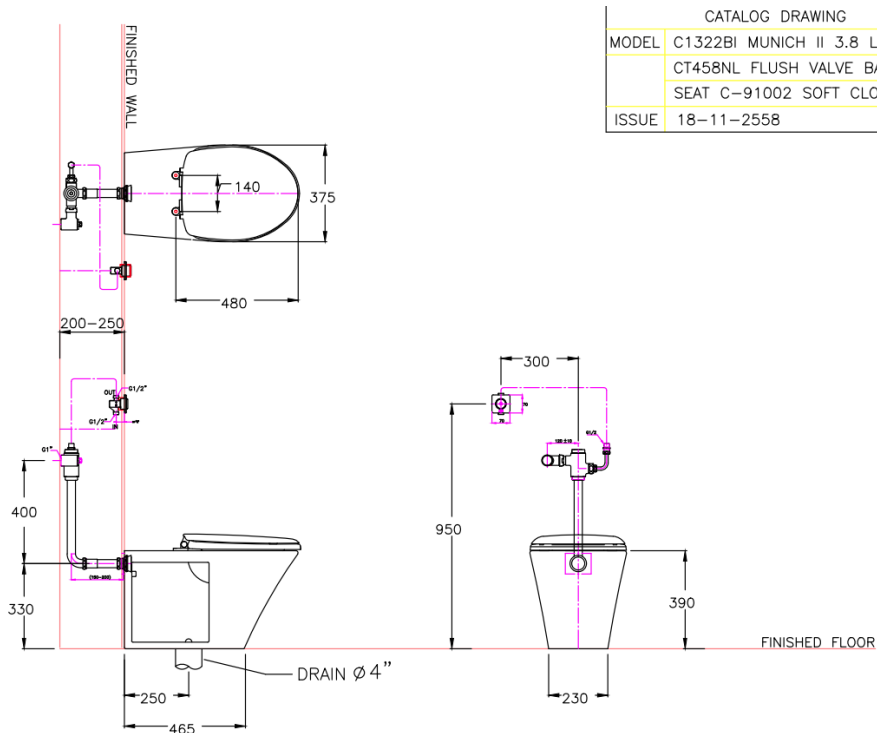

Brand : COTTO, Thailand
 Name : Munich back to wall water closet
 Item Code : C1322BI

Designer :

Color / Finish: Matt White
 Dimensions : 375 x 675 x 390 mm

Product info:

- Siphon jet flush system 3.8 lpm
- Elongated type
- soft close seat and cover
- Floor discharge, floor flange included