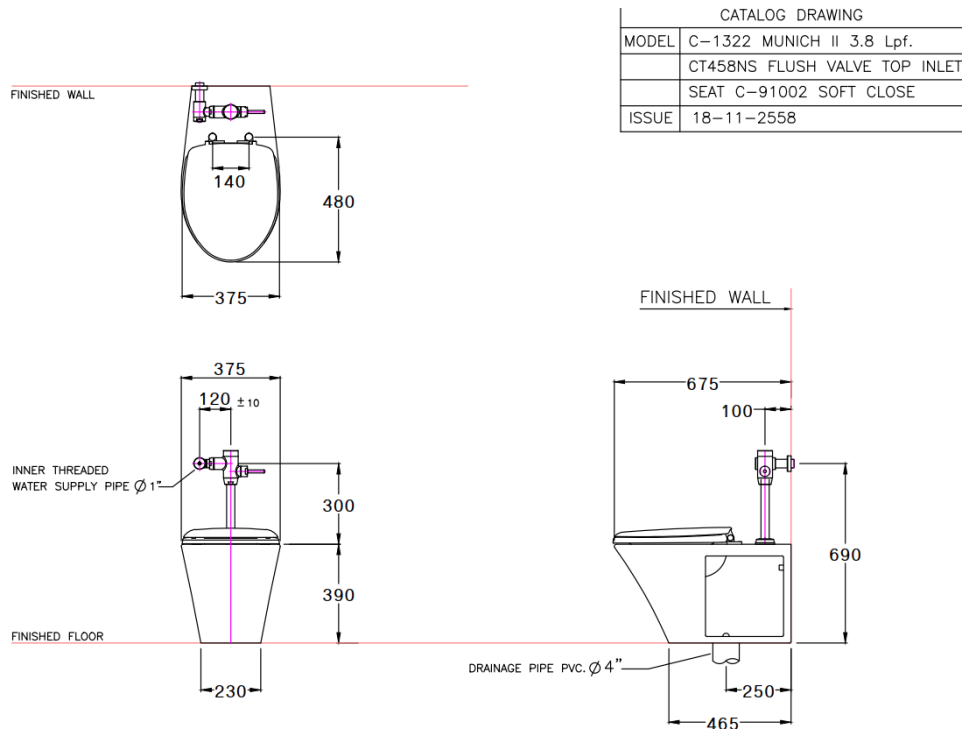

Brand : COTTO, Thailand  
 Name : Munich II Direct flush Toilet  
 Item Code : C1322  
 Designer :  
 Color / Finish: Matt White  
 Dimensions : 375 x 670 x 390mm

**Product info:**

- 250mm rough-in
- Siphon jet flush system 3.8
- Elongated type
- Soft close seat and cover