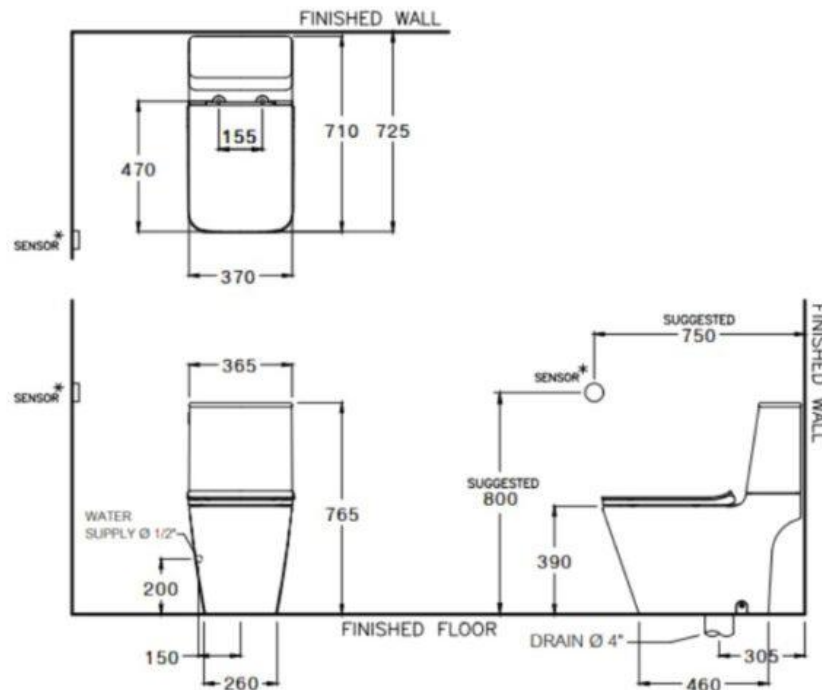

Brand : COTTO, Thailand
 Name : Simply Modish Touchless 2pc water closet
 Item Code : C124237
 Designer :
 Color / Finish: Matt White
 Dimensions : 370 x 750 x 765 mm

Product info:

- Touchless 2 pc water closet
- Wave flush function
- With wireless flush sensor (3 meters proximity)
- With override button
- Triplex flush system
- With Ultraclean + Technology