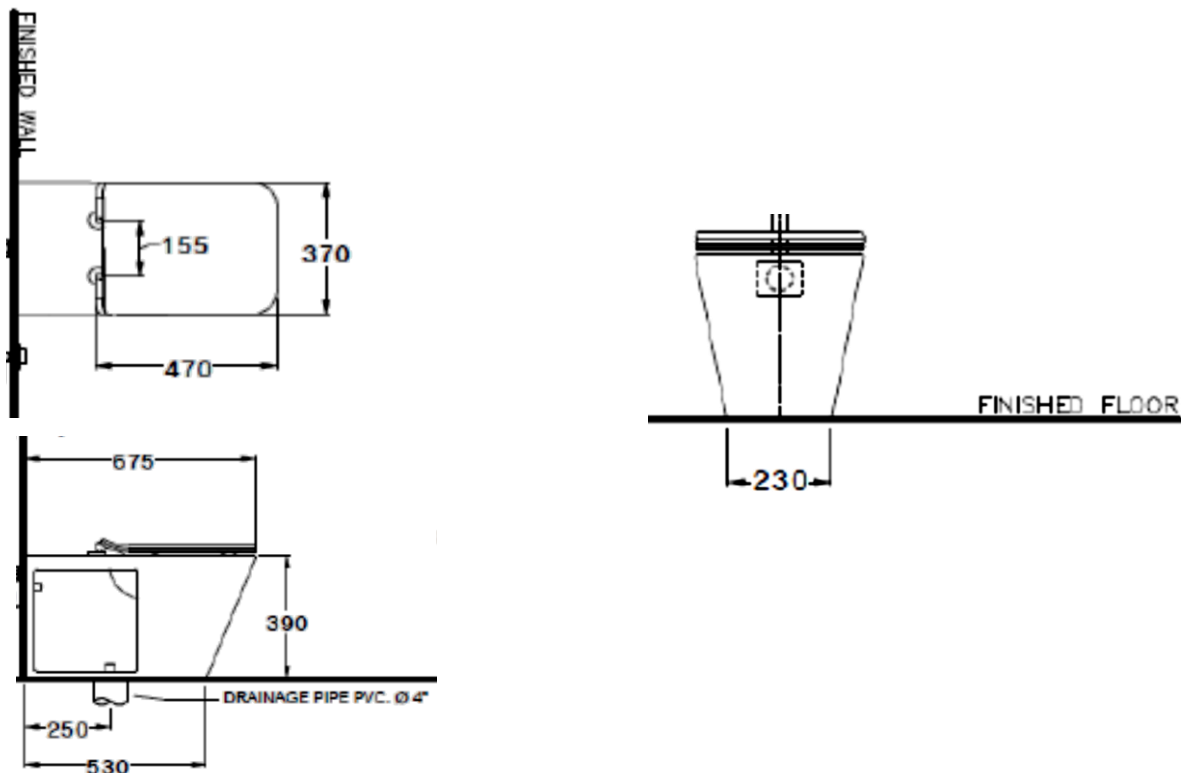

Flushing of pipe must be done before fittings are installed. Failure to do so voids the warranty.

Follow cleaning instructions and avoid using any harmful chemicals.

All information is for reference only. Installation shall always be based on the specs provided with actual delivered items.

For more info, visit www.sanitecph.com