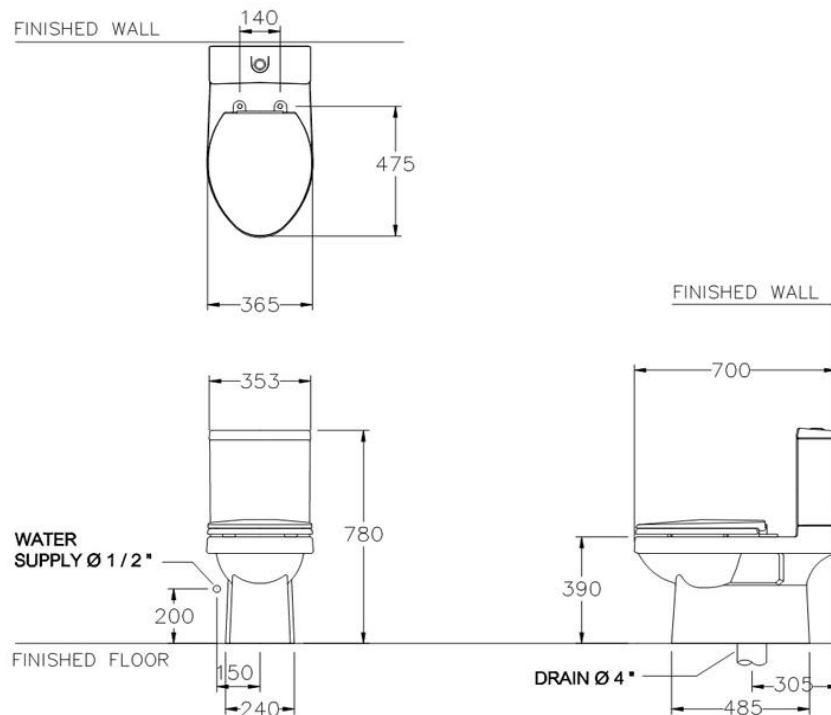

Brand : COTTO, Thailand
 Name : VIVA-E 2-Piece toilet
 Item Code : C1182
 Designer :
 Color / Finish: White
 Dimensions : 365 x 700 x 780 mm

Product info:

- Closed-coupled siphonic toilet set, elongated with:
- S-trap with roughing in 305mm
- Top button single flush, 6lpf
- Soft close seat and cover
- Min. operating pressure 1~5 bar (15-70 psi)
- Flexible supply hose ½" x ½" x 300 mm
- Angle valve ½" x ½"
- Floor flange