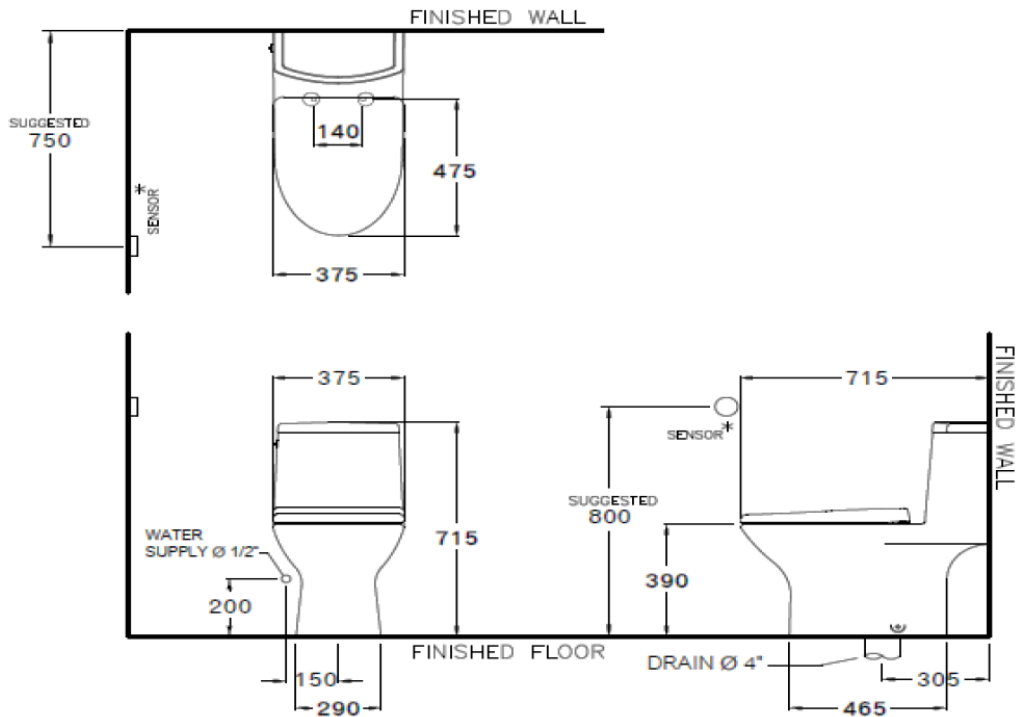

Brand : COTTO, Thailand
 Name : Micc Touchless One-piece toilet
 Item Code : C105327
 Designer :
 Color / Finish: White
 Dimensions : 375 x 715 x 715 mm

Product info:

- One-piece toilet
- Bowl Shape – Elongated
- Outlet: S-Trap, rough-in 305 mm
- Flush system: flush down
- Water consumption: 4.5 liters