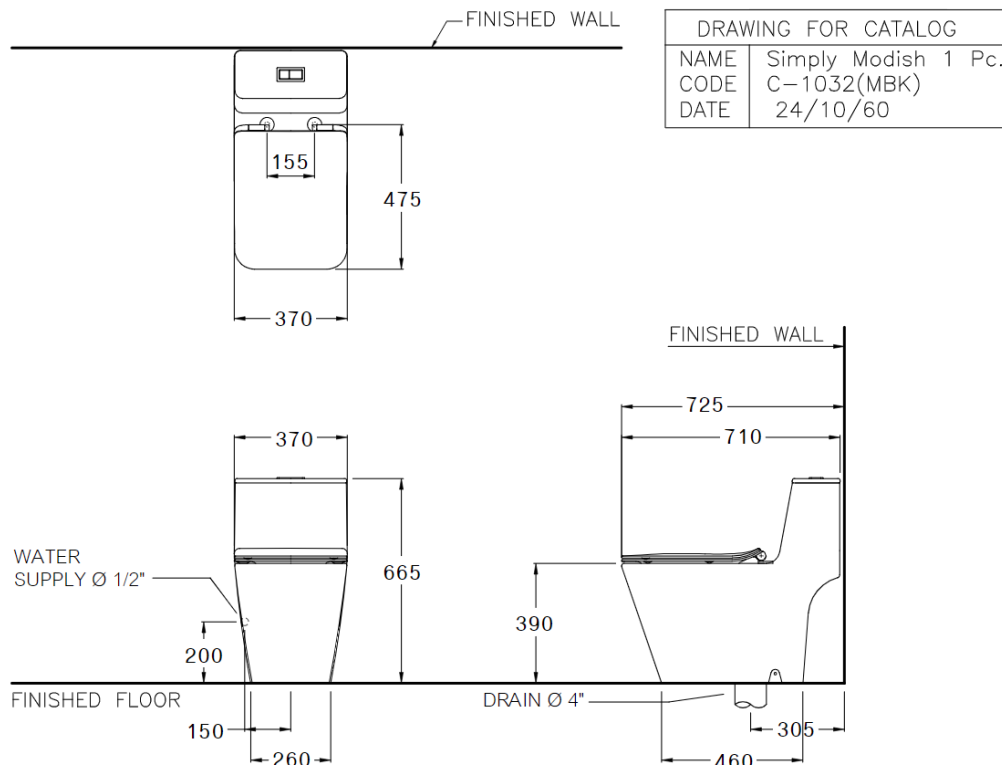

Brand : COTTO, Thailand
 Name : Simply Modish 1-Piece Water Closet
 Item Code : C1032(MBK)

Designer :

Color / Finish: Matt Black
 Dimensions : 370 x 725 x 665 mm

Product info:

- 1-Piece Water Closet
- Top button 2.5/4 lpf
- Slim soft close seat & cover
- Rimless design