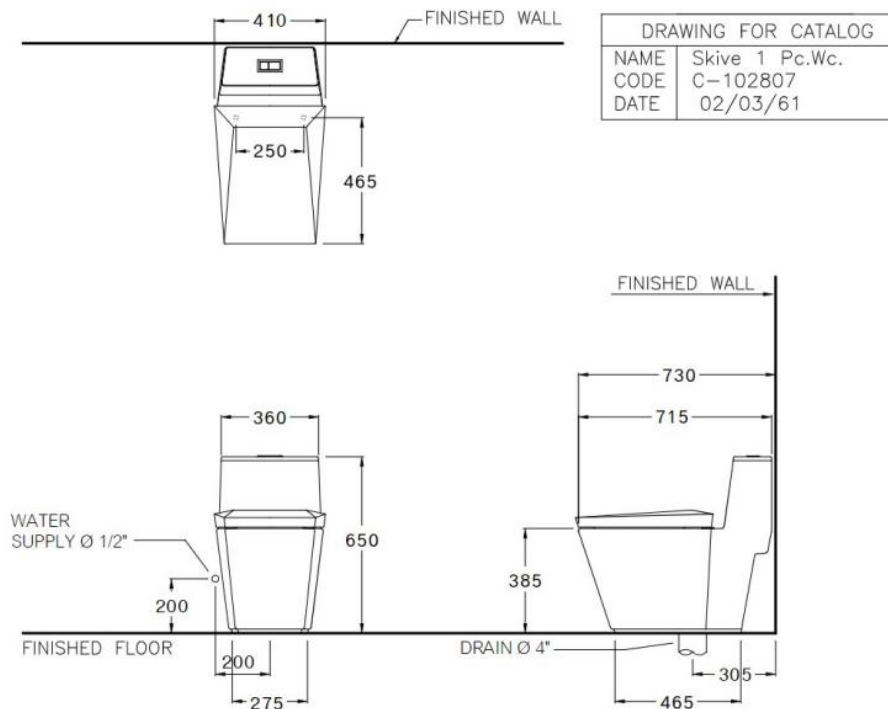

Brand : COTTO, Thailand  
 Name : SKIVE, ONE PIECE TOILET S-TRAP  
 Item Code : C102807

Designer :

Color / Finish: White  
 Dimensions : 410 x 650 x 715 mm

**Product info:**

- One Piece toilet (Only 3/4.5 Lpf.)
- Skive Collection, The iconic of Scandinavian Style. Designed by famous designer from Denmark " Jacob Jensen "
- Special toilet seat design with square shape (come with soft close system)
- Hygienic. (Super smooth surface.)