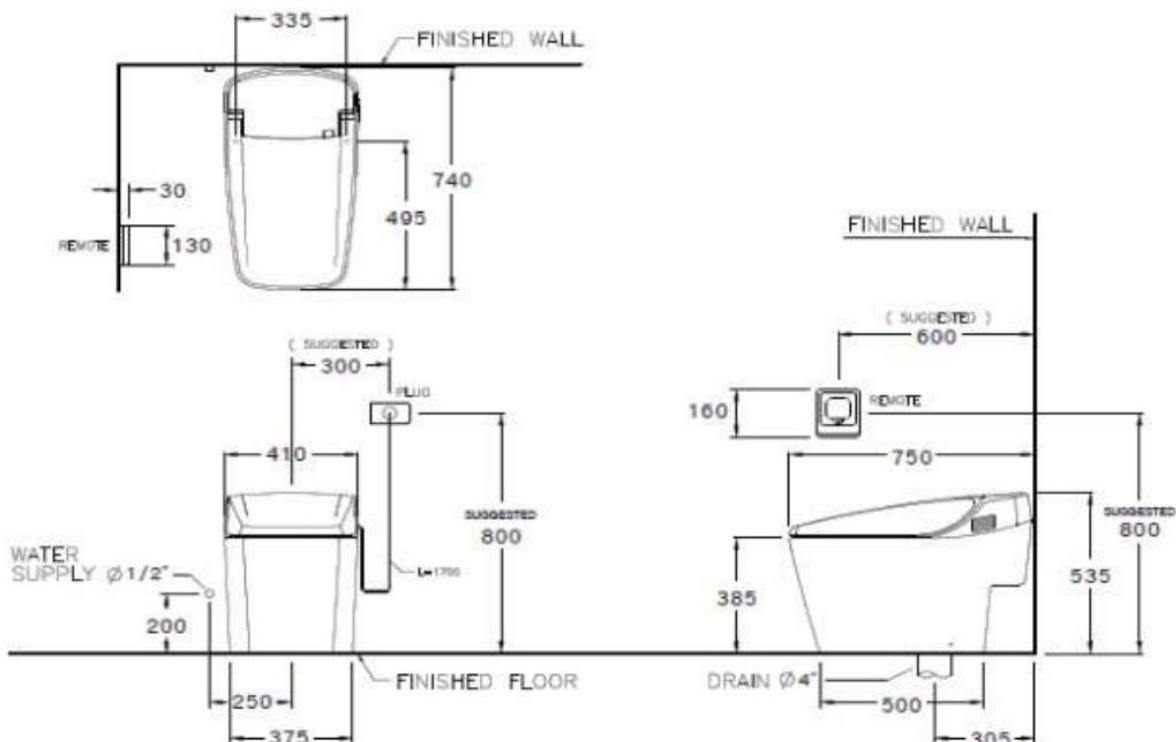

Brand : COTTO, Thailand
 Name : TUNIO Integrated bidet toilet
 Item Code : C10237RX

Designer :

Color / Finish: White
 Dimensions : 750 x 410 x 535 mm

Product info:

- One-piece toilet
- Integrated bidet toilet
- With remote control
- Water/dryer/seat temp adjustment
- Oscillating wash, pulsating massage wash
- Nozzle spray adjustment, auto cleaning
- Pre-set functions, kid function
- Power saving mode, auto flush sensor
- LED night light manual override